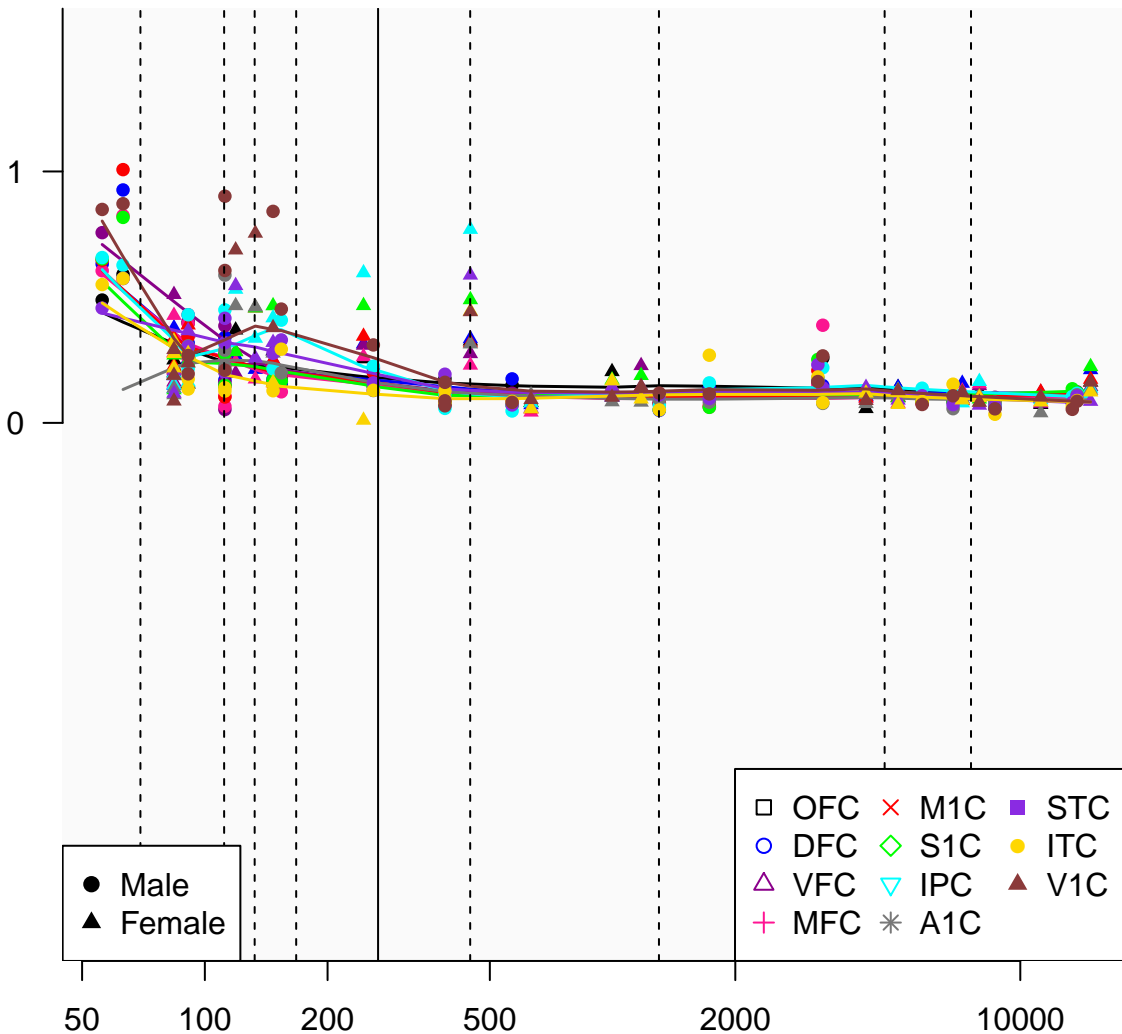

# CASZ1\_ENSG00000130940

Window:

1 2 3 4 5 6 7 8 9

Normalized Log2 RPKM+1

Age (Days)