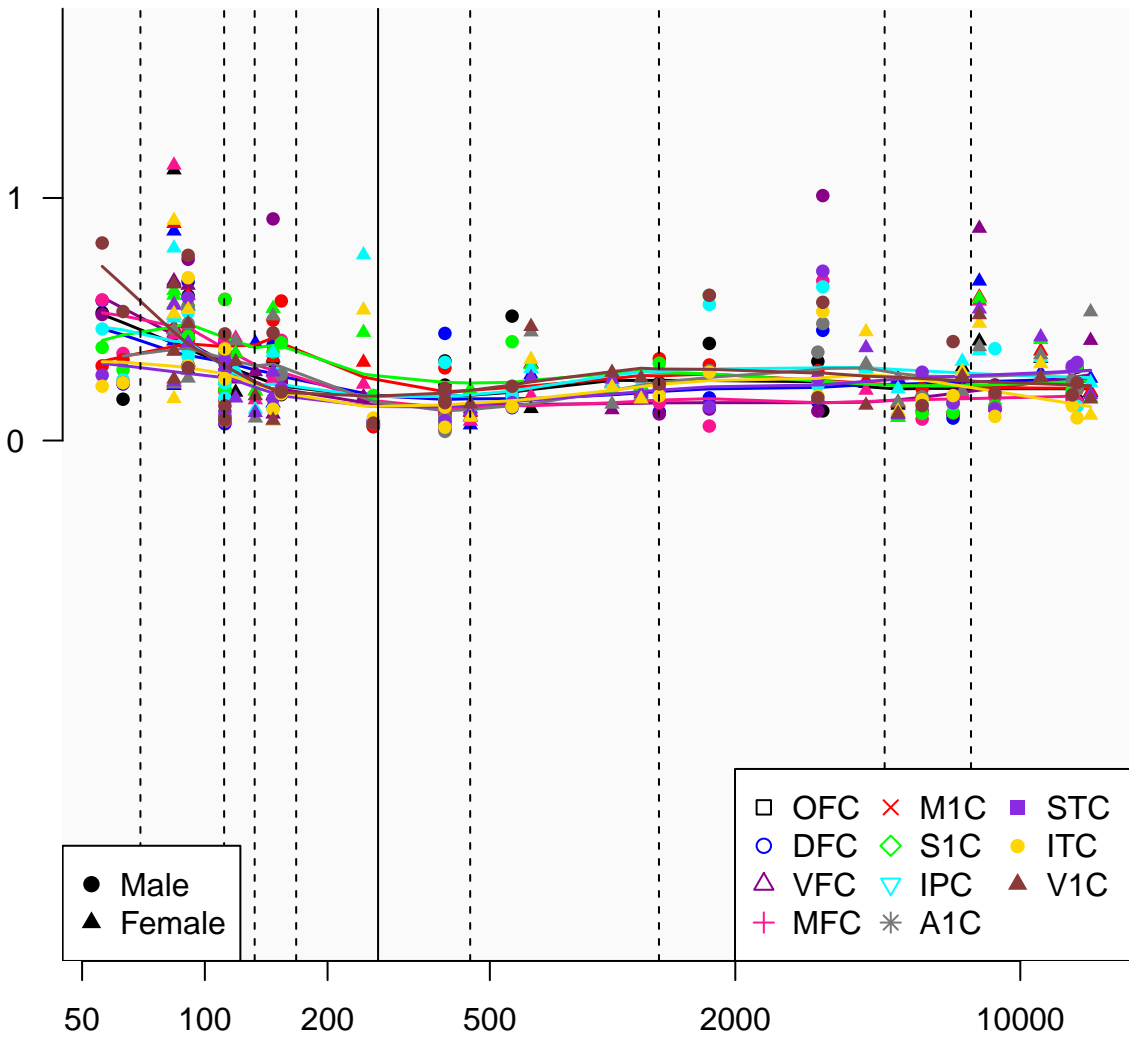

# CD24P2\_ENSG00000261333

Window:

1 2 3 4 5 6 7 8 9

Normalized Log2 RPKM+1

Age (Days)