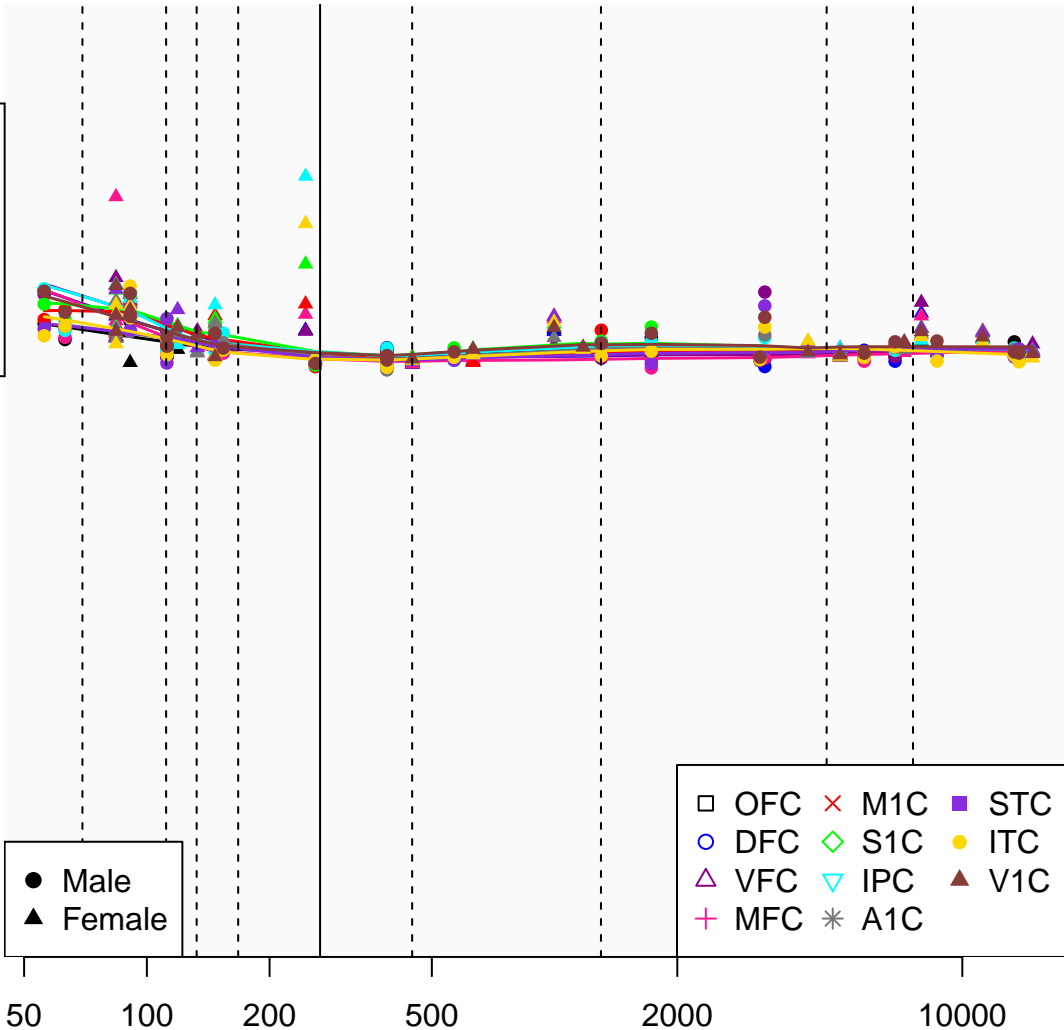

# CTC-250I14.3\_ENSG00000267512

Window:

1 2 3 4 5 6 7 8 9

Normalized Log2 RPKM+1

1  
0

Age (Days)