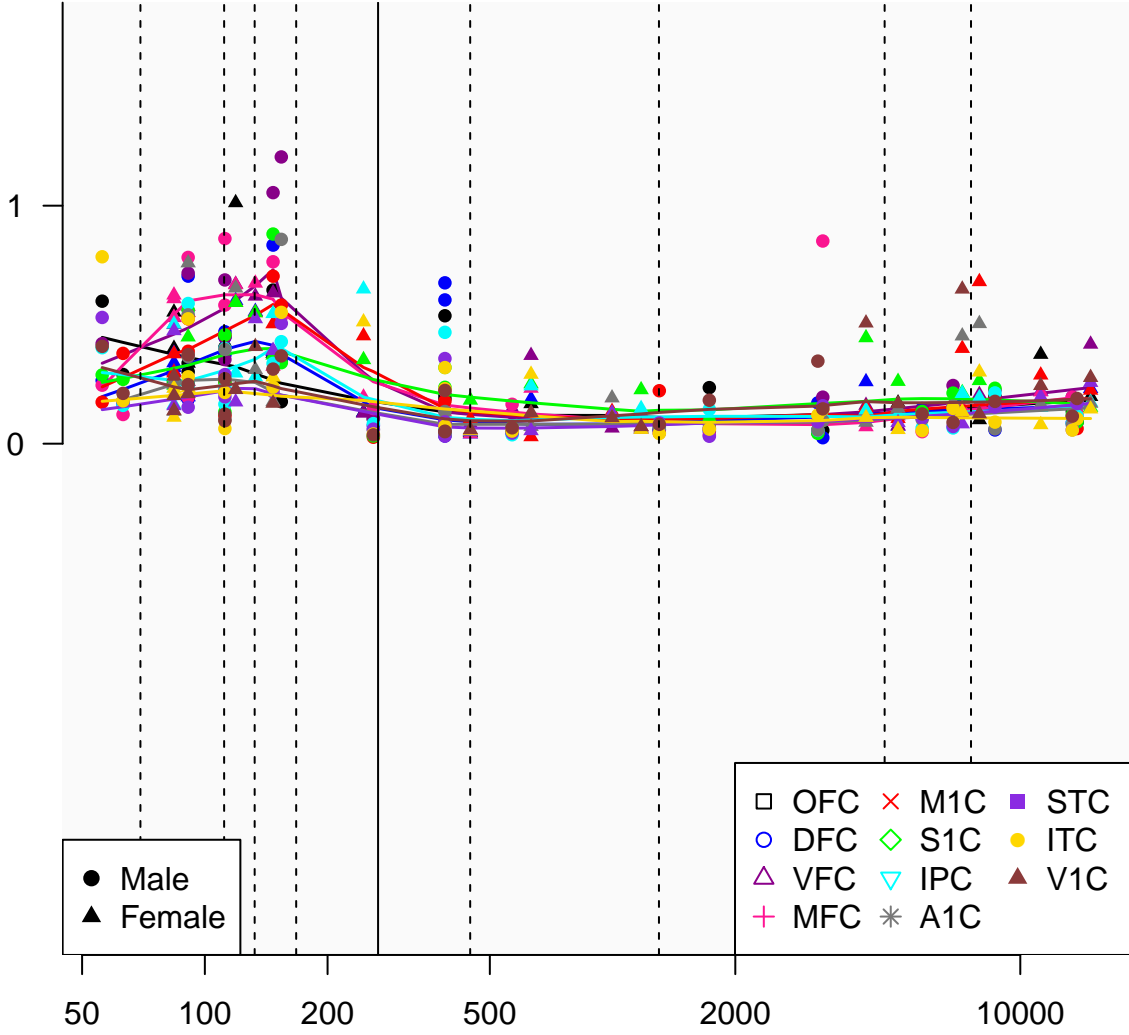

# CTD-2083E4.7\_ENSG00000261434

Window:

1 2 3 4 5 6 7 8 9

Normalized Log2 RPKM+1

Age (Days)