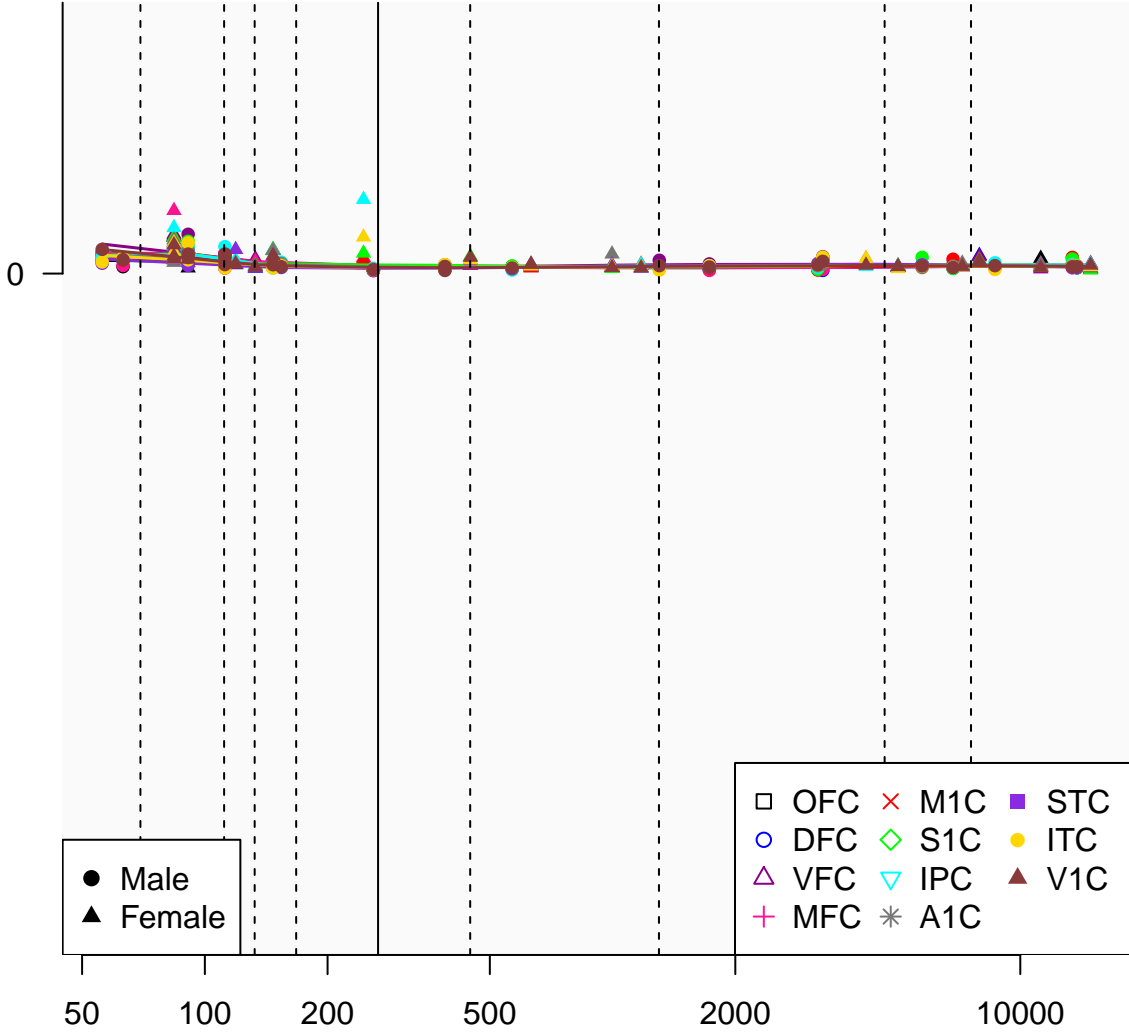

# CTD-3222D19.2\_ENSG00000141979

Window:

1 2 3 4 5 6 7 8 9

Normalized Log2 RPKM+1

Age (Days)