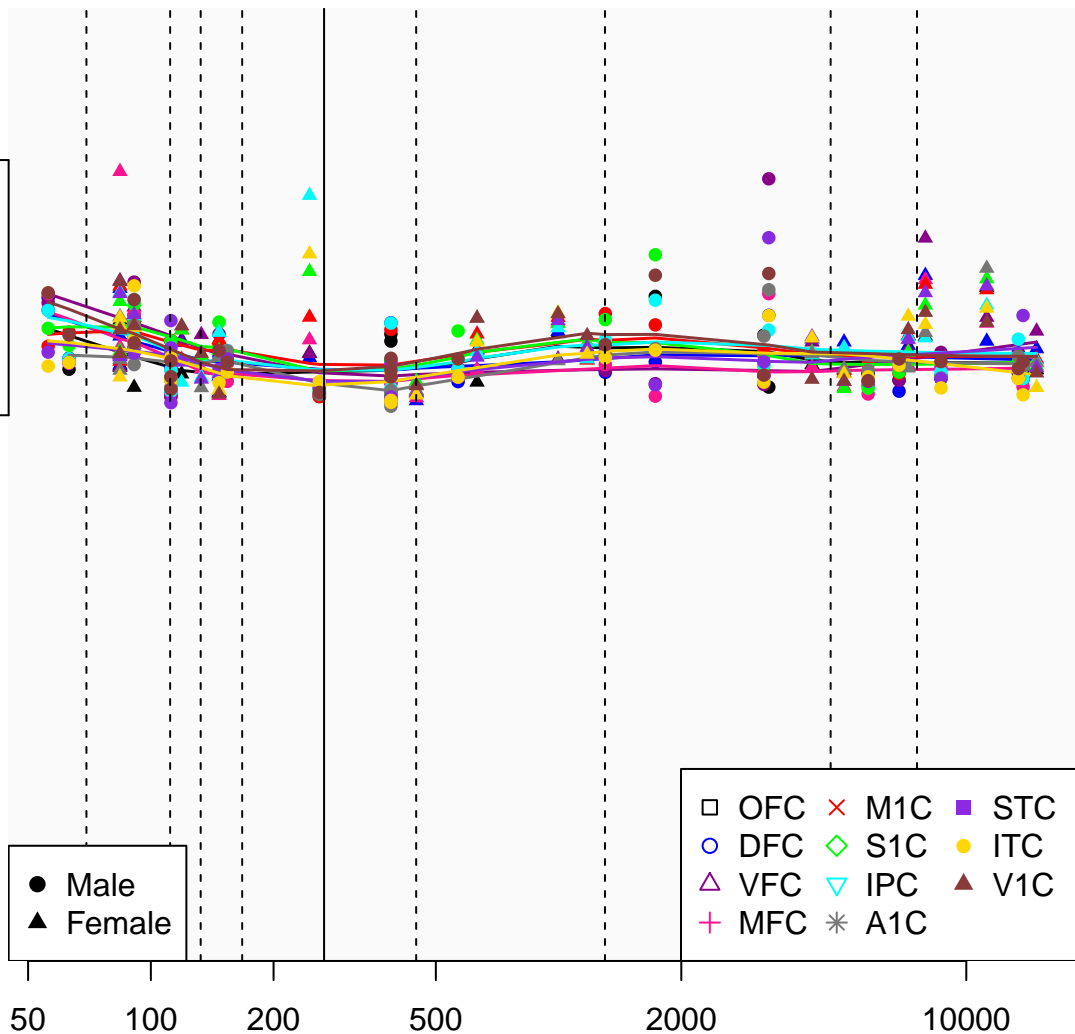

# DPH3P1\_ENSG00000233838

Window:

1 2 3 4 5 6 7 8 9

Normalized Log2 RPKM+1

1  
0

Age (Days)