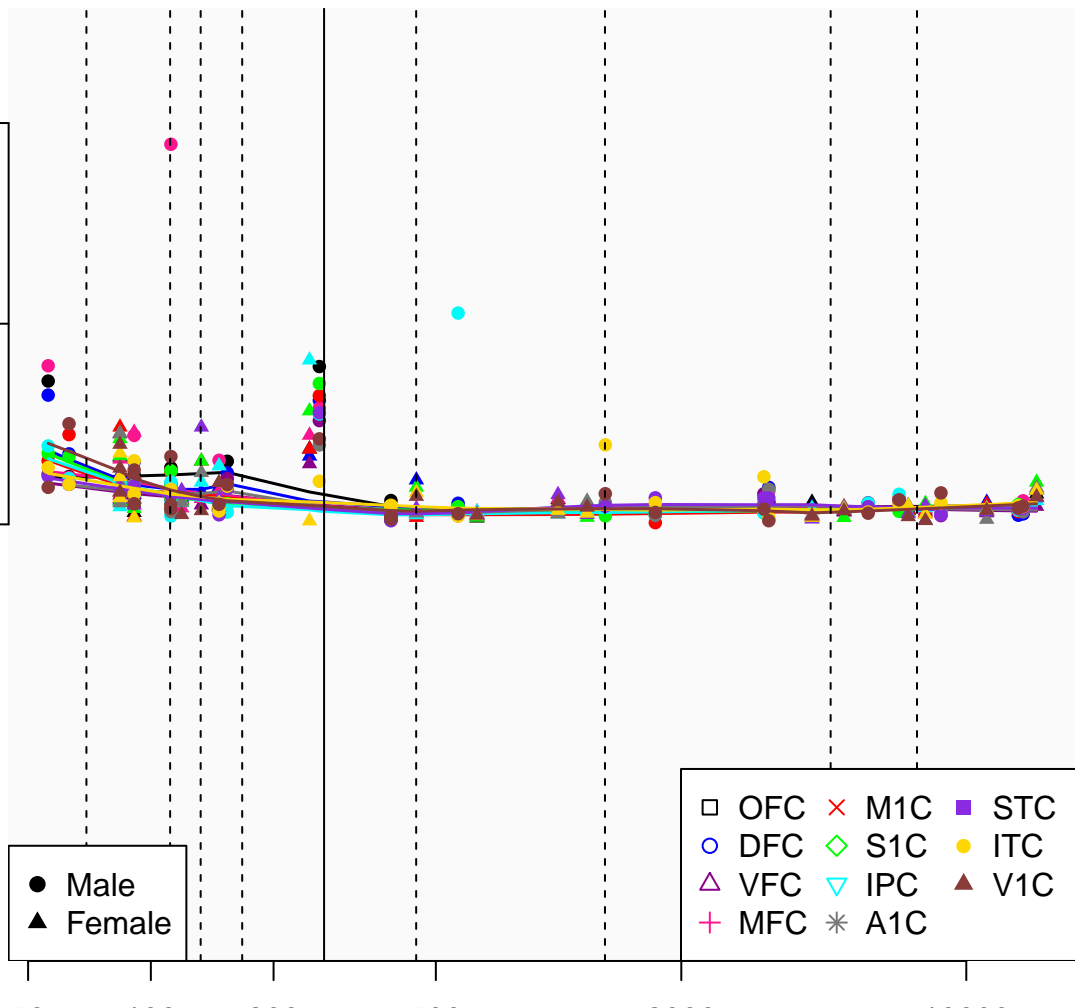

ESPN_ENSG00000187017

Window:

1 2 3 4 5 6 7 8 9

Normalized Log2 RPKM+1

2
1
0

50 100 200 500 2000 10000

Age (Days)