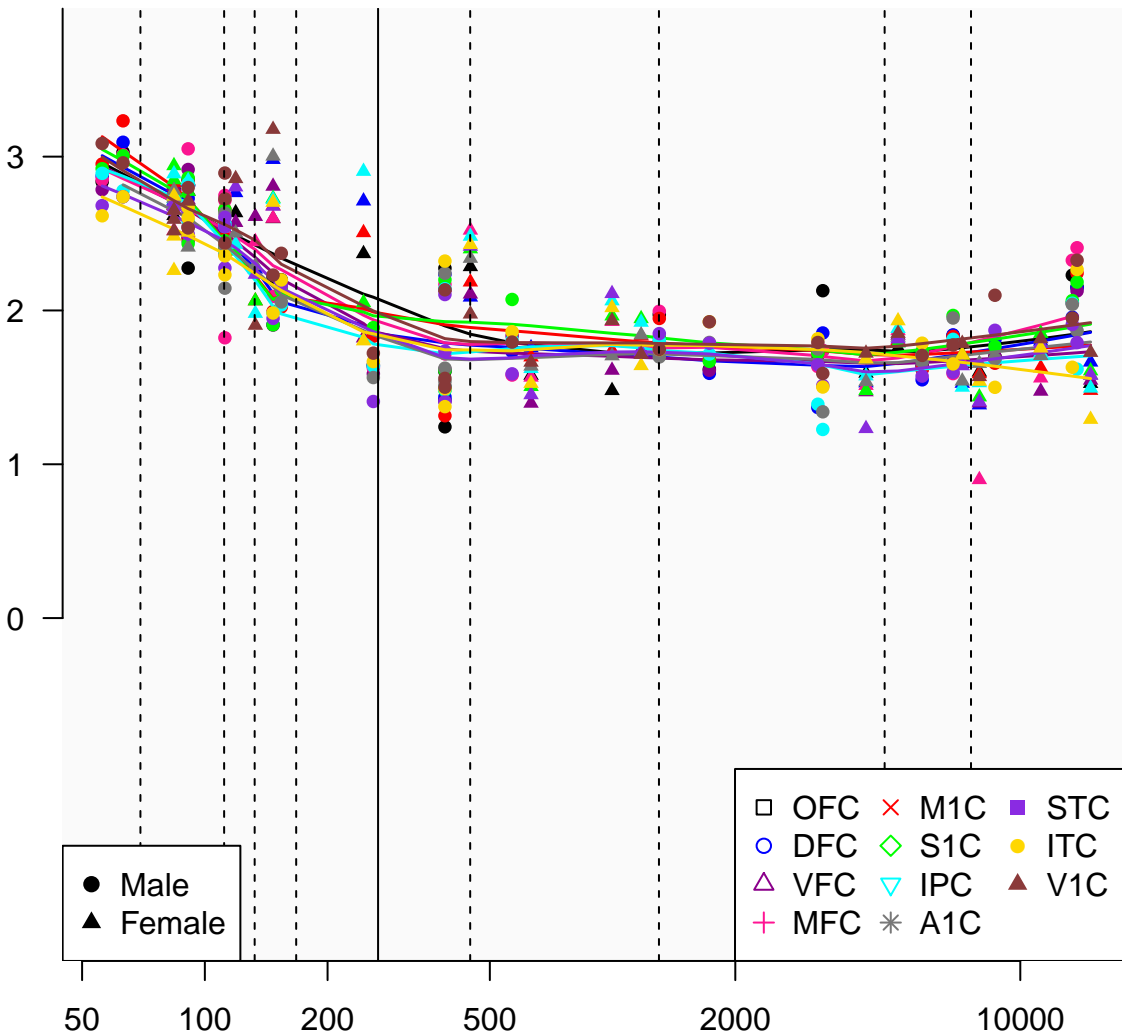

# FBXL12\_ENSG00000127452

Window:

1 2 3 4 5 6 7 8 9

Normalized Log2 RPKM+1

Age (Days)