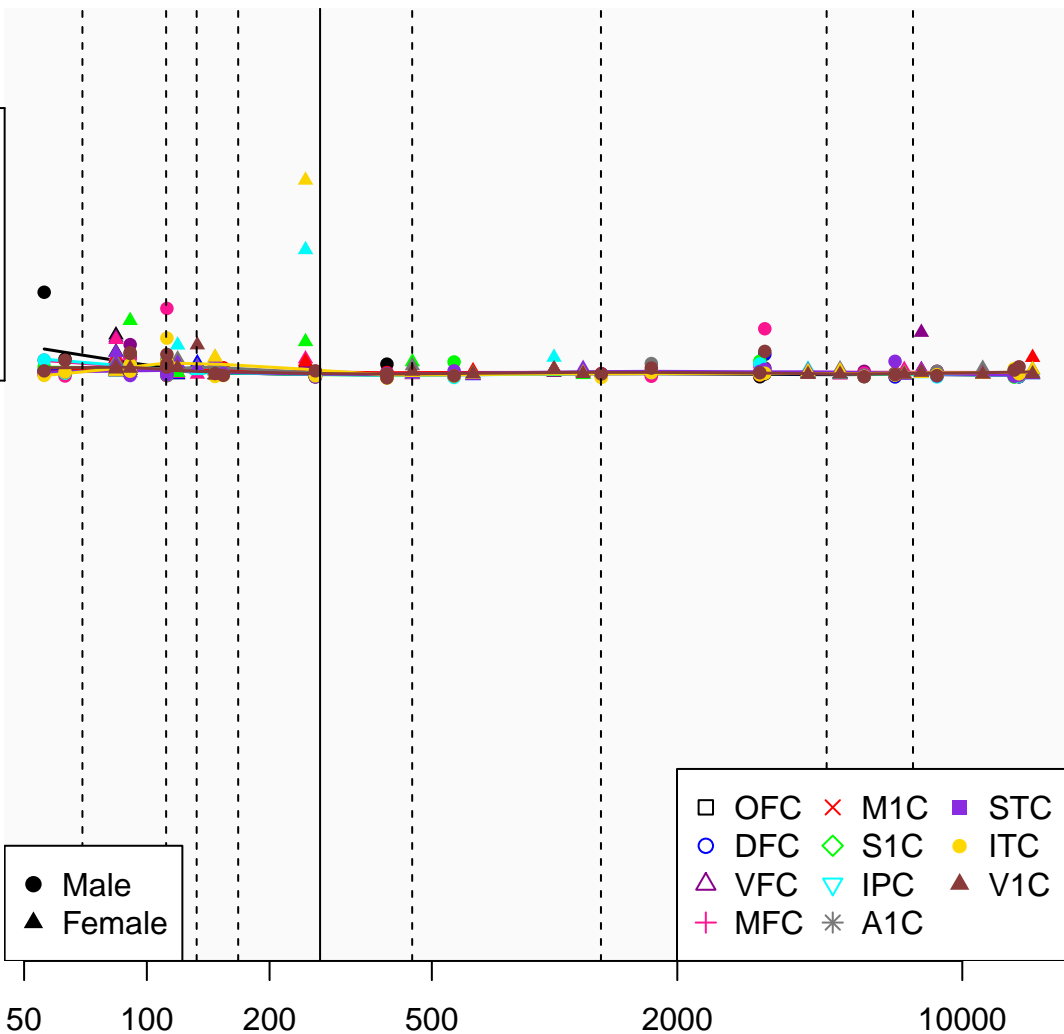

# FOXA1\_ENSG00000129514

Window:

1 2 3 4 5 6 7 8 9

Normalized Log2 RPKM+1

1  
0

Age (Days)