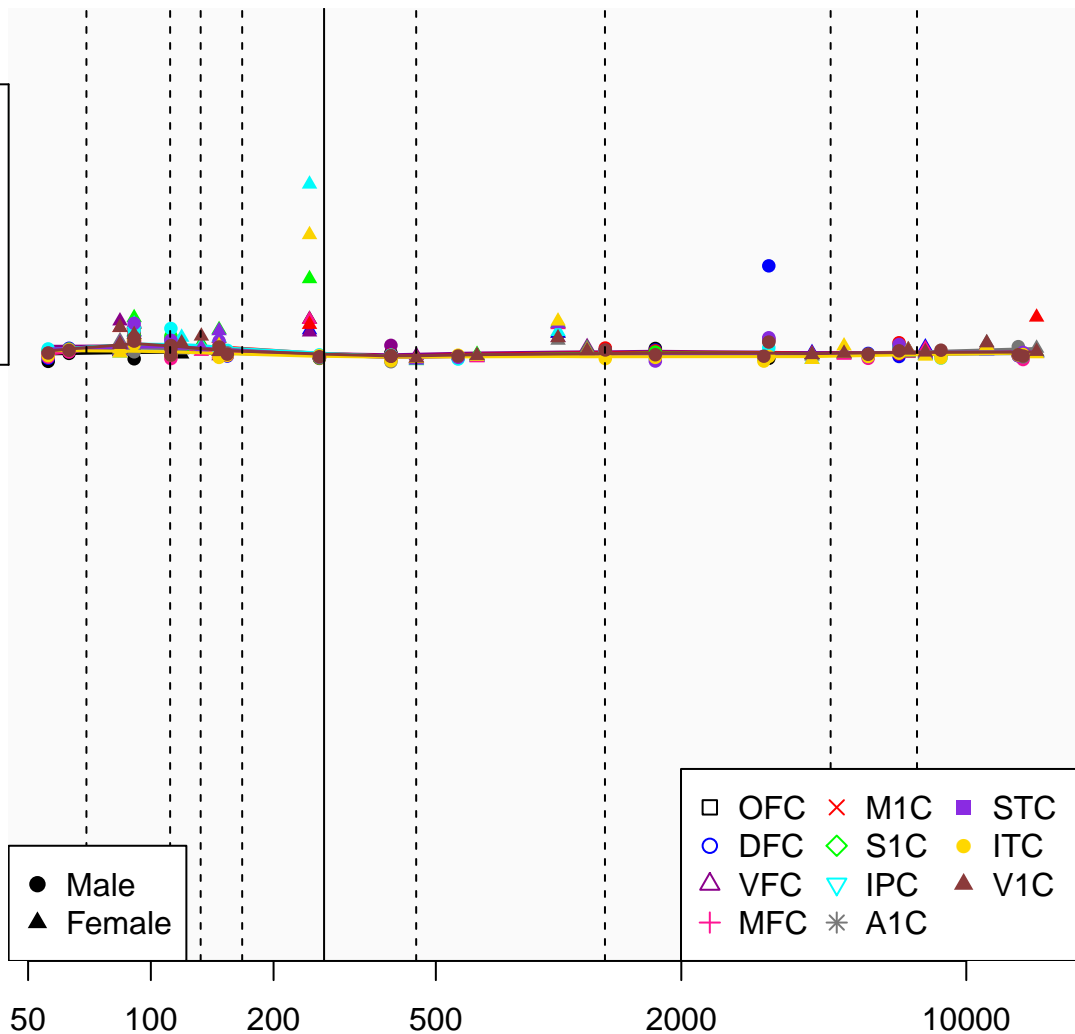

HAUS6P2_ENSG00000236121

Window:

1 2 3 4 5 6 7 8 9

Normalized Log2 RPKM+1

1
0

Age (Days)