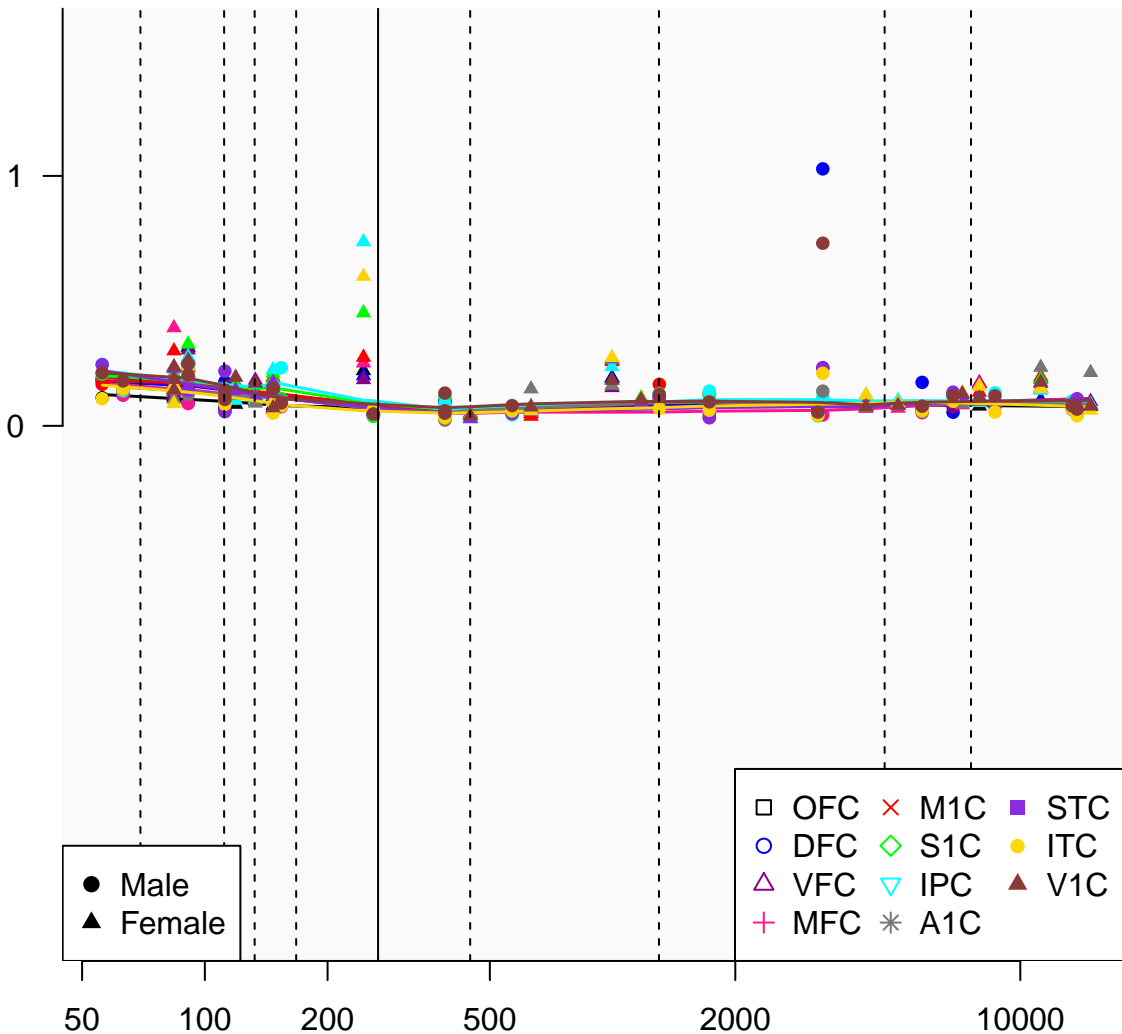

HP RTP3_ENSG00000256752

Window:

1 2 3 4 5 6 7 8 9

Normalized Log2 RPKM+1

● Male
▲ Female

□ OFC × M1C ■ STC
○ DFC ◇ S1C ● ITC
△ VFC ▽ IPC ▲ V1C
+ MFC * A1C