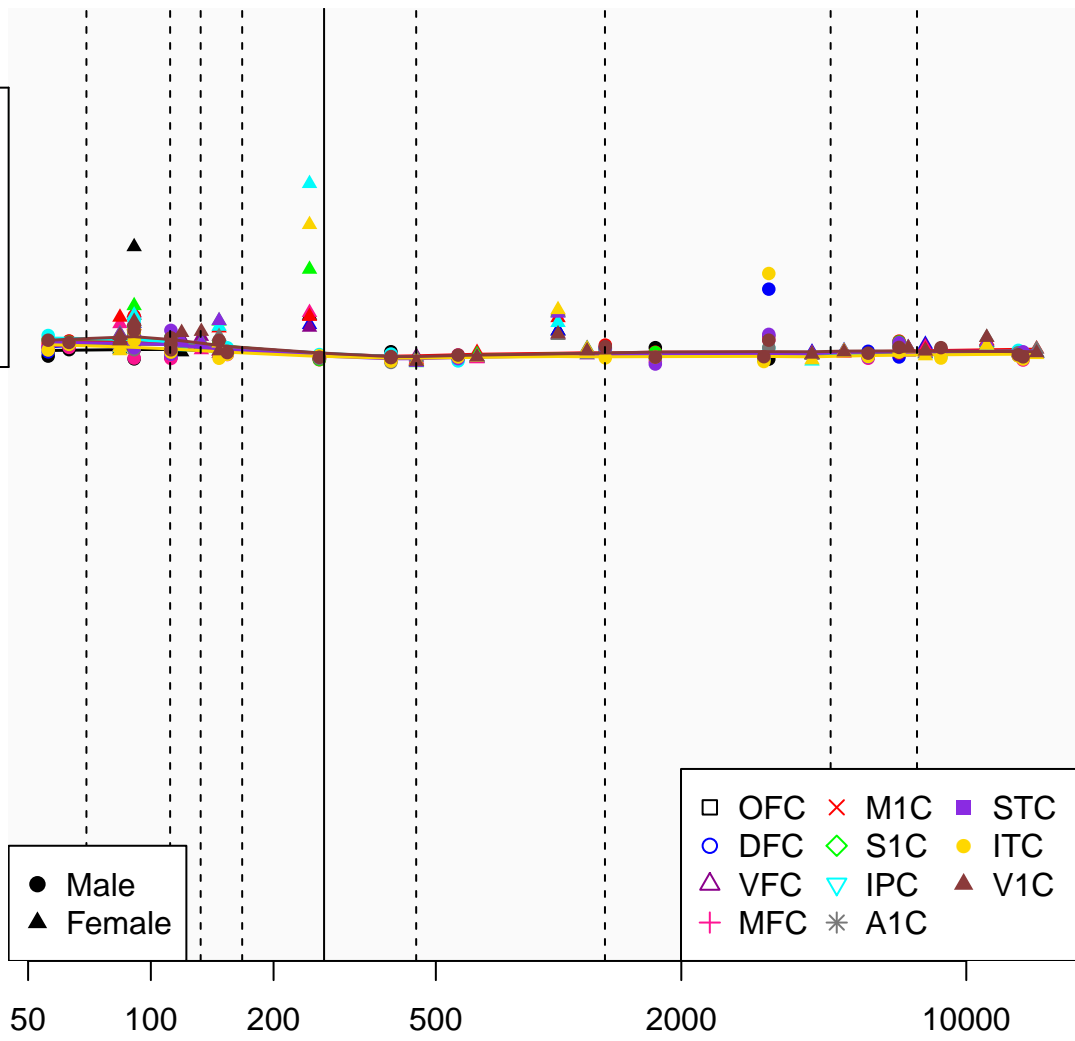

# HSPA8P17\_ENSG00000228557

Window:

1 2 3 4 5 6 7 8 9

Normalized Log2 RPKM+1

1  
0

Age (Days)