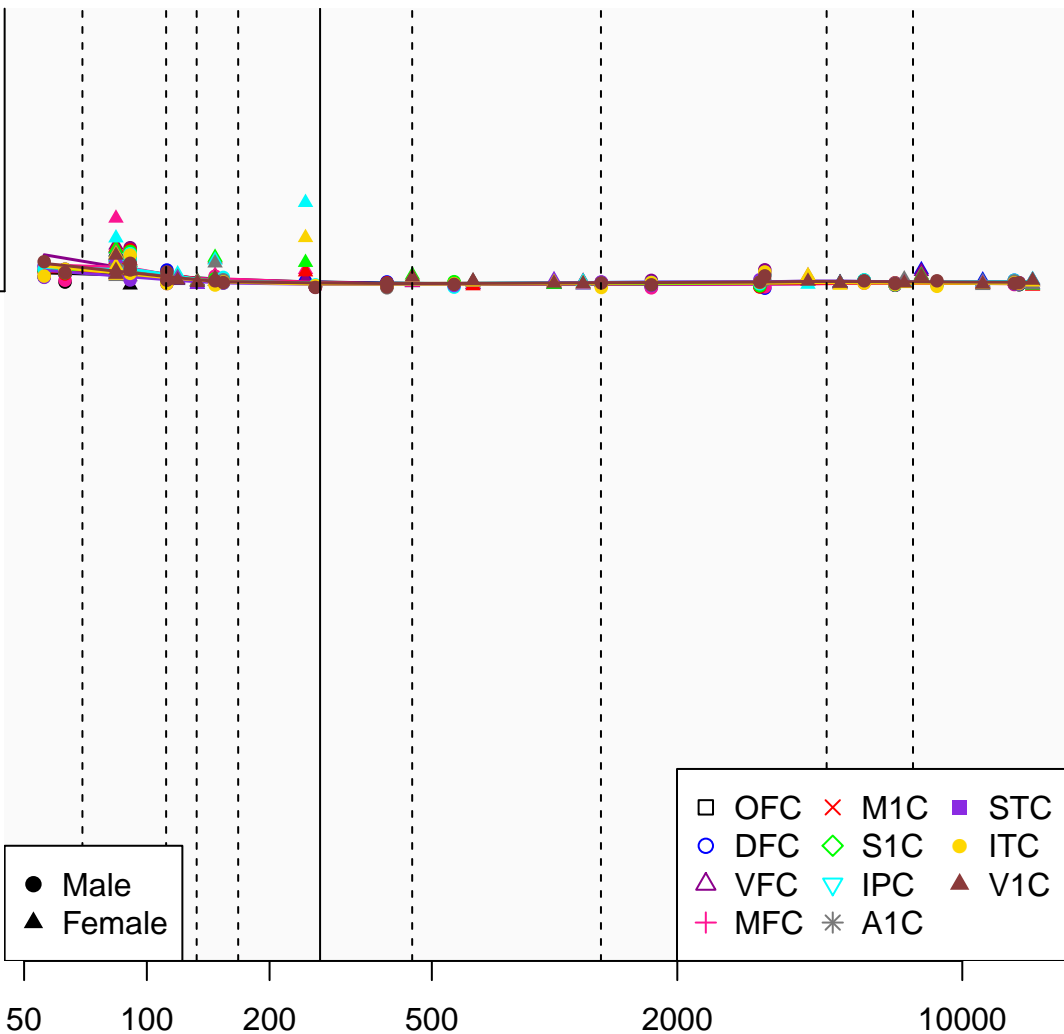

INO80B-WBP1_ENSG00000274049

Window:

1 2 3 4 5 6 7 8 9

Normalized Log2 RPKM+1

0

Age (Days)