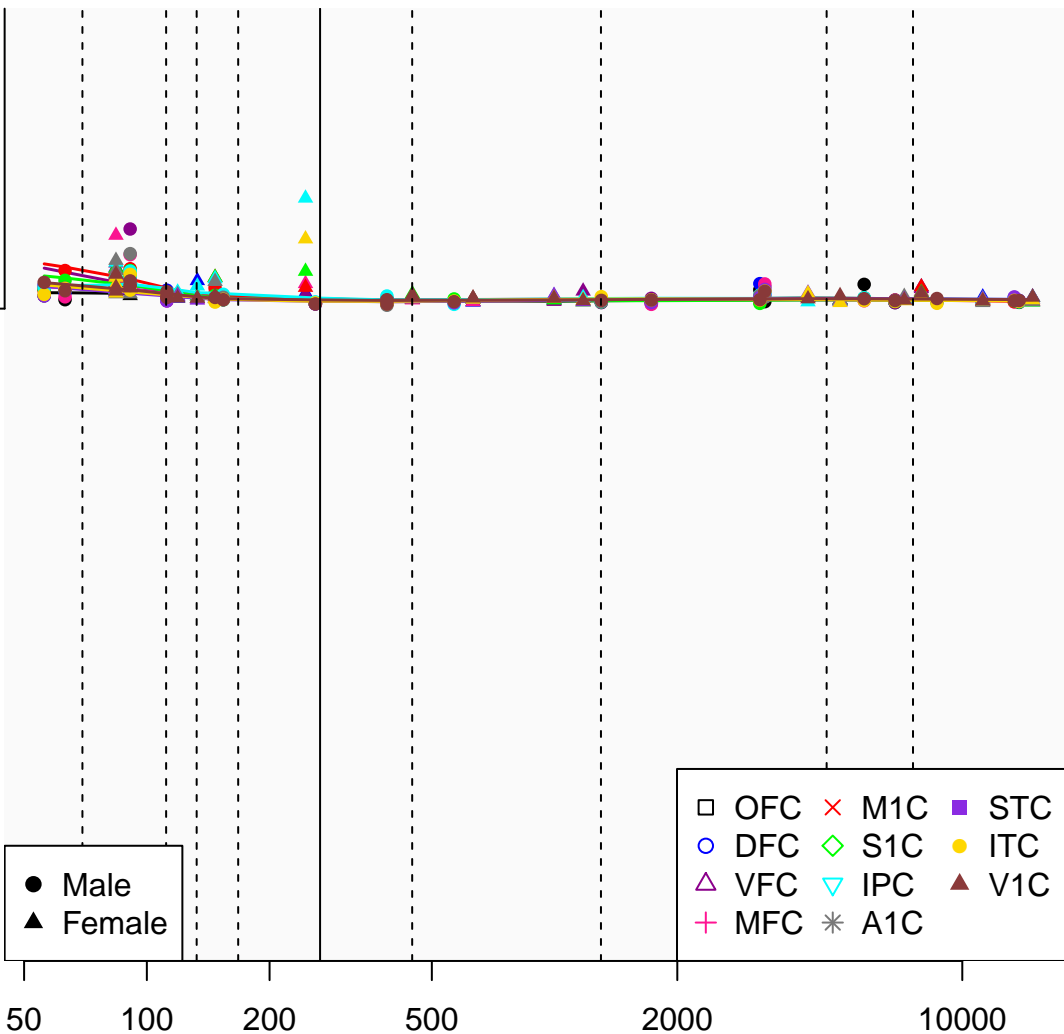

# IVL\_ENSG00000163207

Window:

1 2 3 4 5 6 7 8 9

Normalized Log2 RPKM+1

0

50

100

200

500

2000

10000

Age (Days)