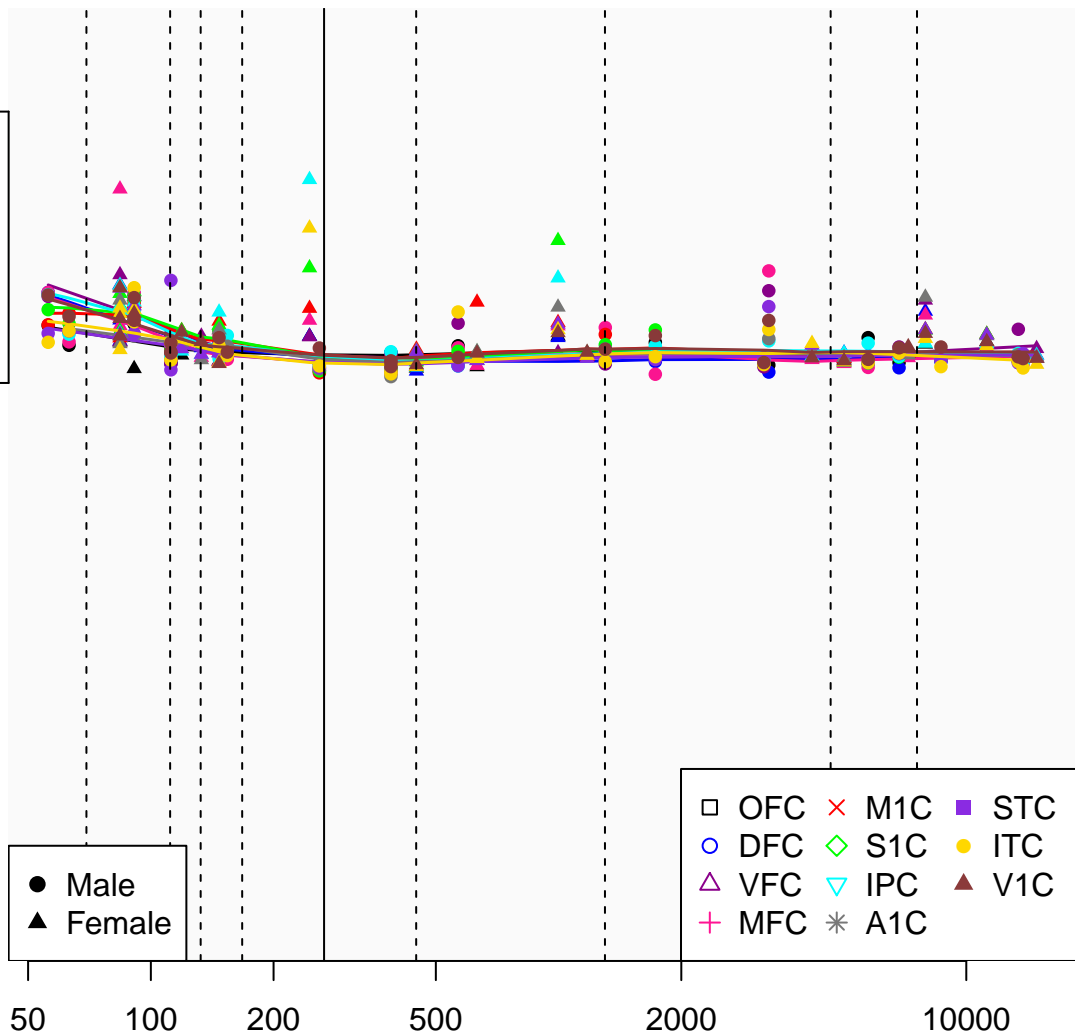

JRKL-AS1_ENSG00000255679

Window:

1 2 3 4 5 6 7 8 9

Normalized Log2 RPKM+1

1
0

Age (Days)