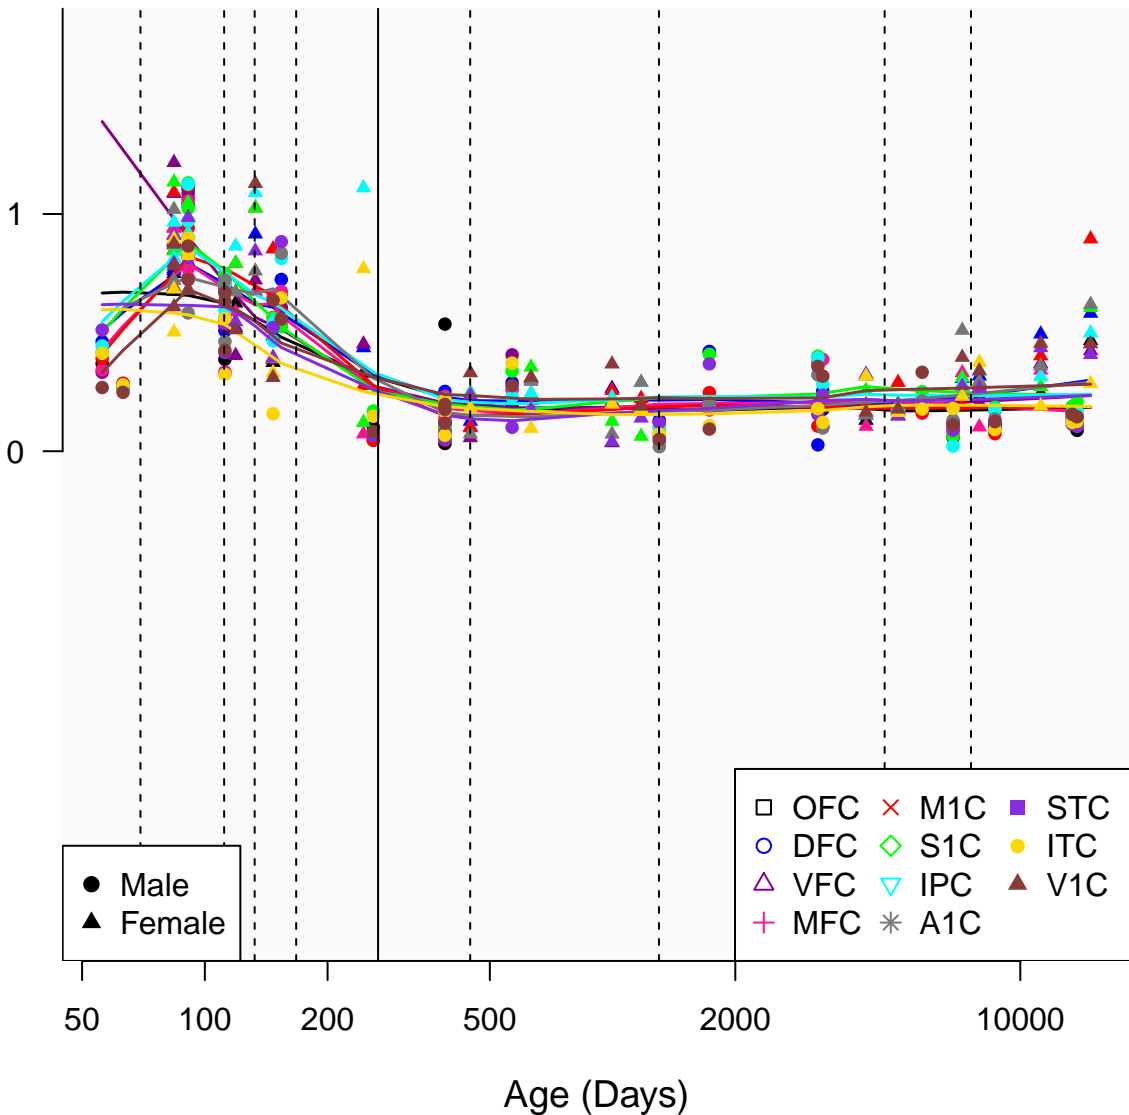

# KLB\_ENSG00000134962

Window:

1 2 3 4 5 6 7 8 9

Normalized Log2 RPKM+1

Age (Days)