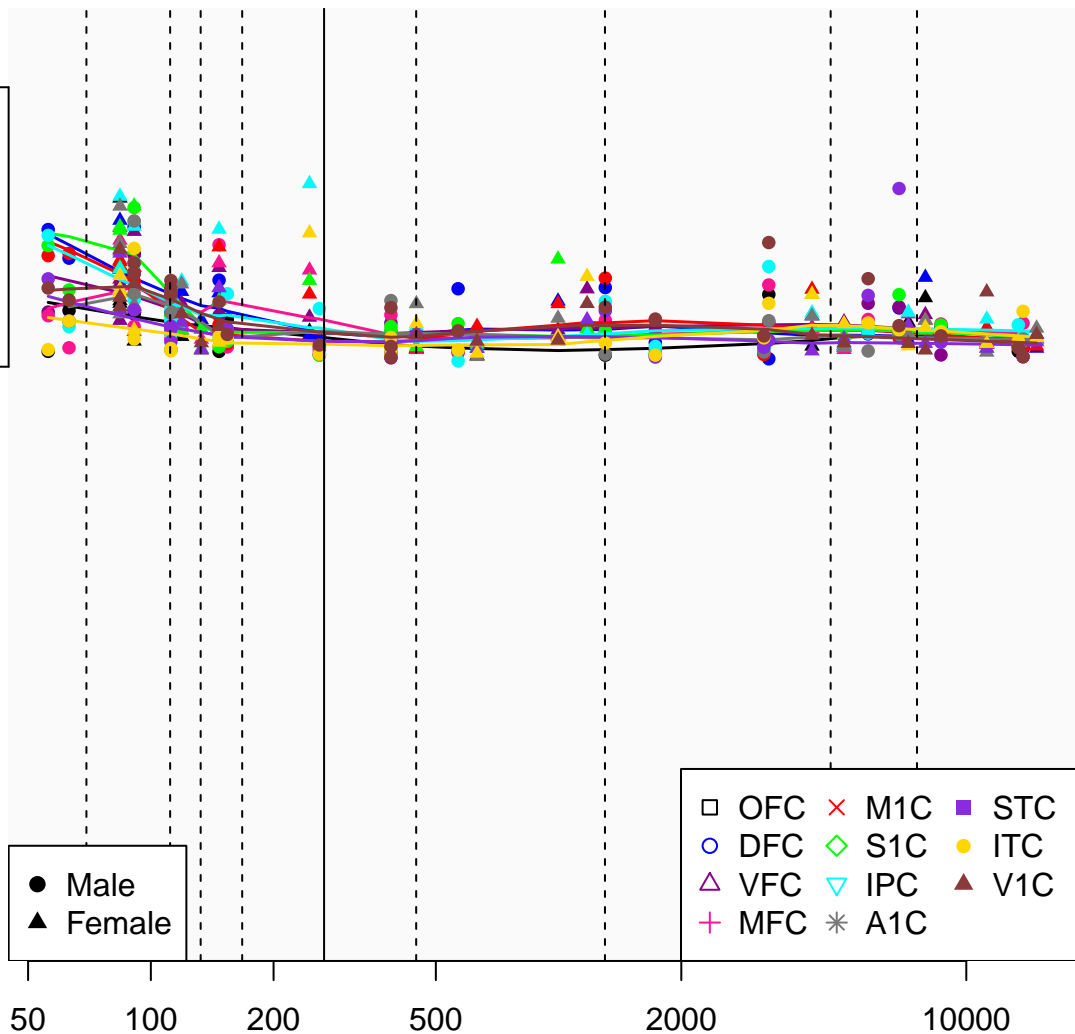

# LAP3P2\_ENSG00000213500

Window:

1 2 3 4 5 6 7 8 9

Normalized Log2 RPKM+1

1  
0

Age (Days)