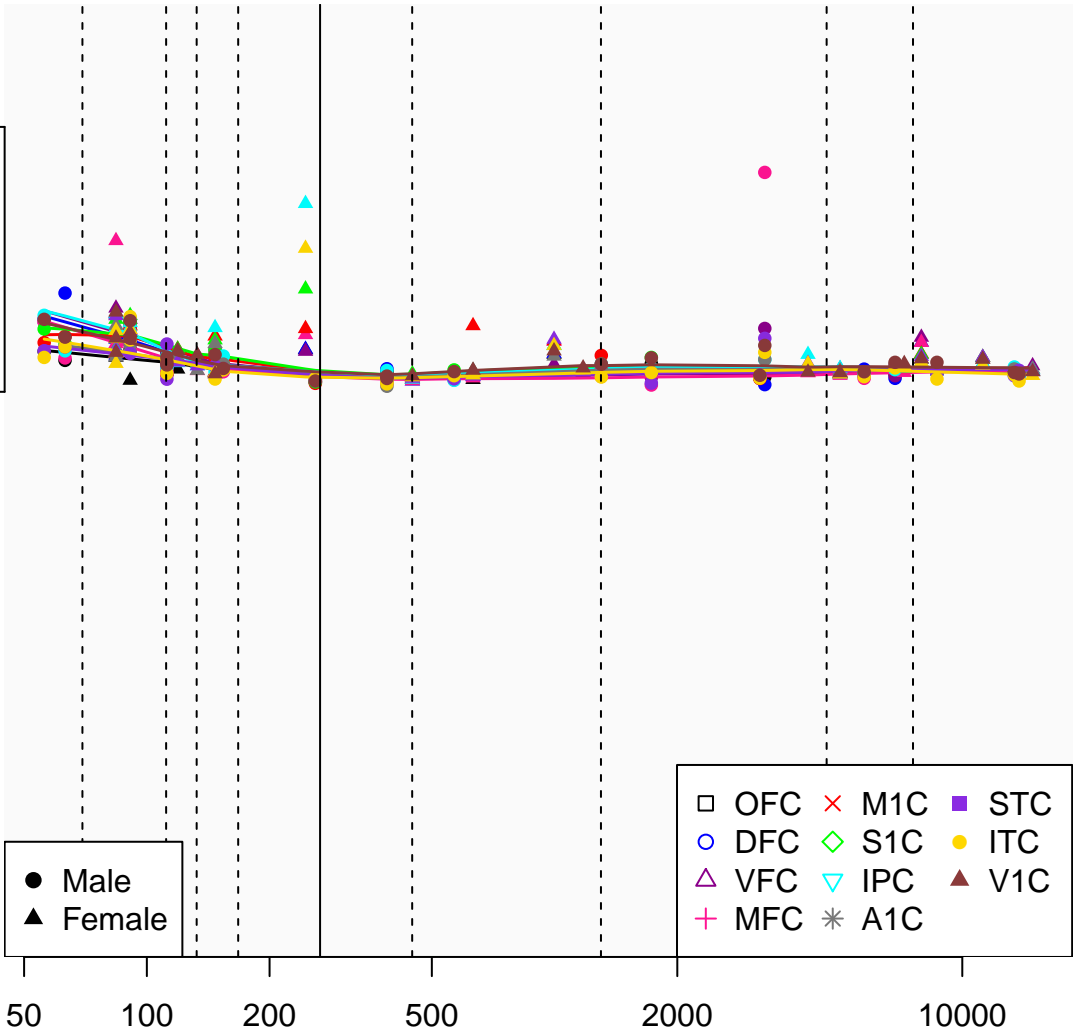

LINC00489_ENSG00000225759

Window:

1 2 3 4 5 6 7 8 9

Normalized Log2 RPKM+1

1
0

Age (Days)