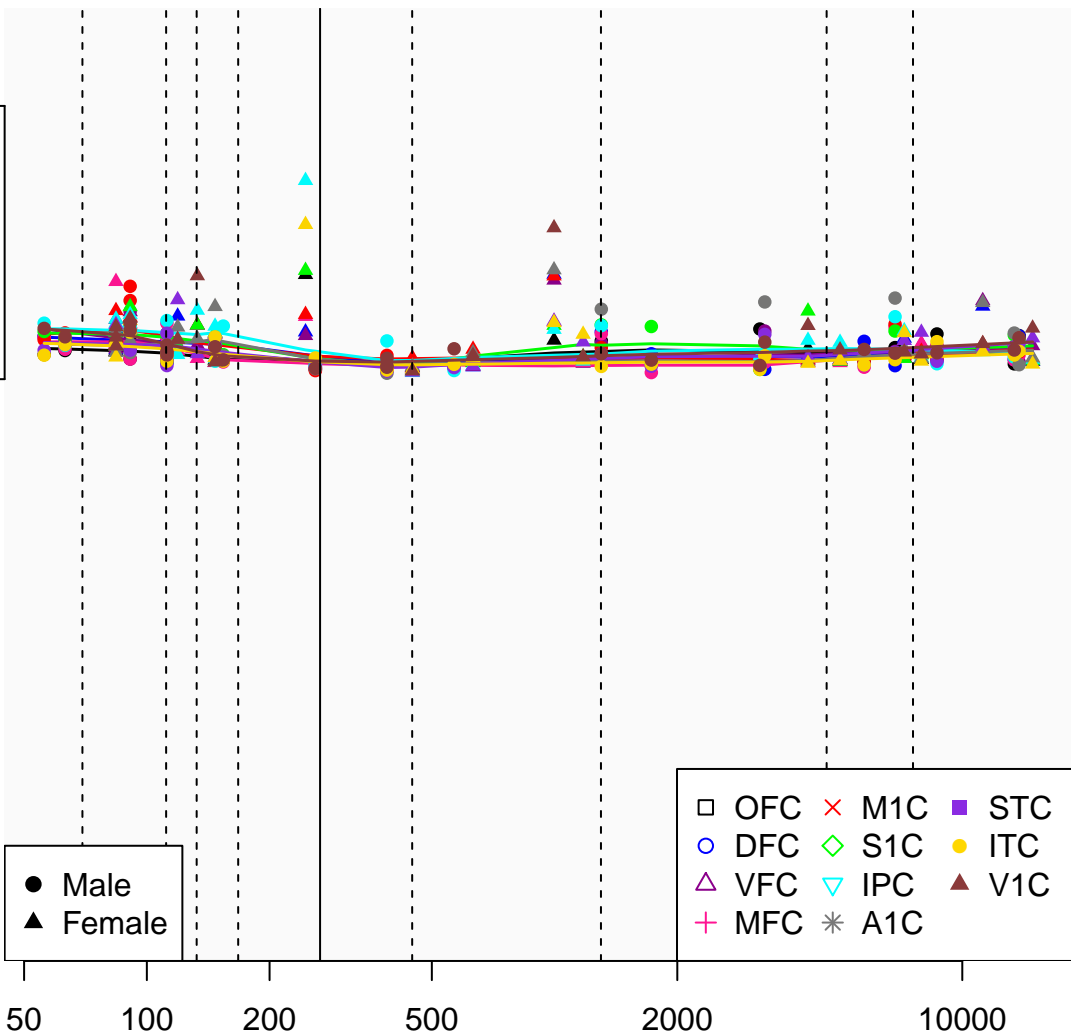

LINC01030_ENSG00000253799

Window:

1 2 3 4 5 6 7 8 9

Normalized Log2 RPKM+1

1
0

Age (Days)