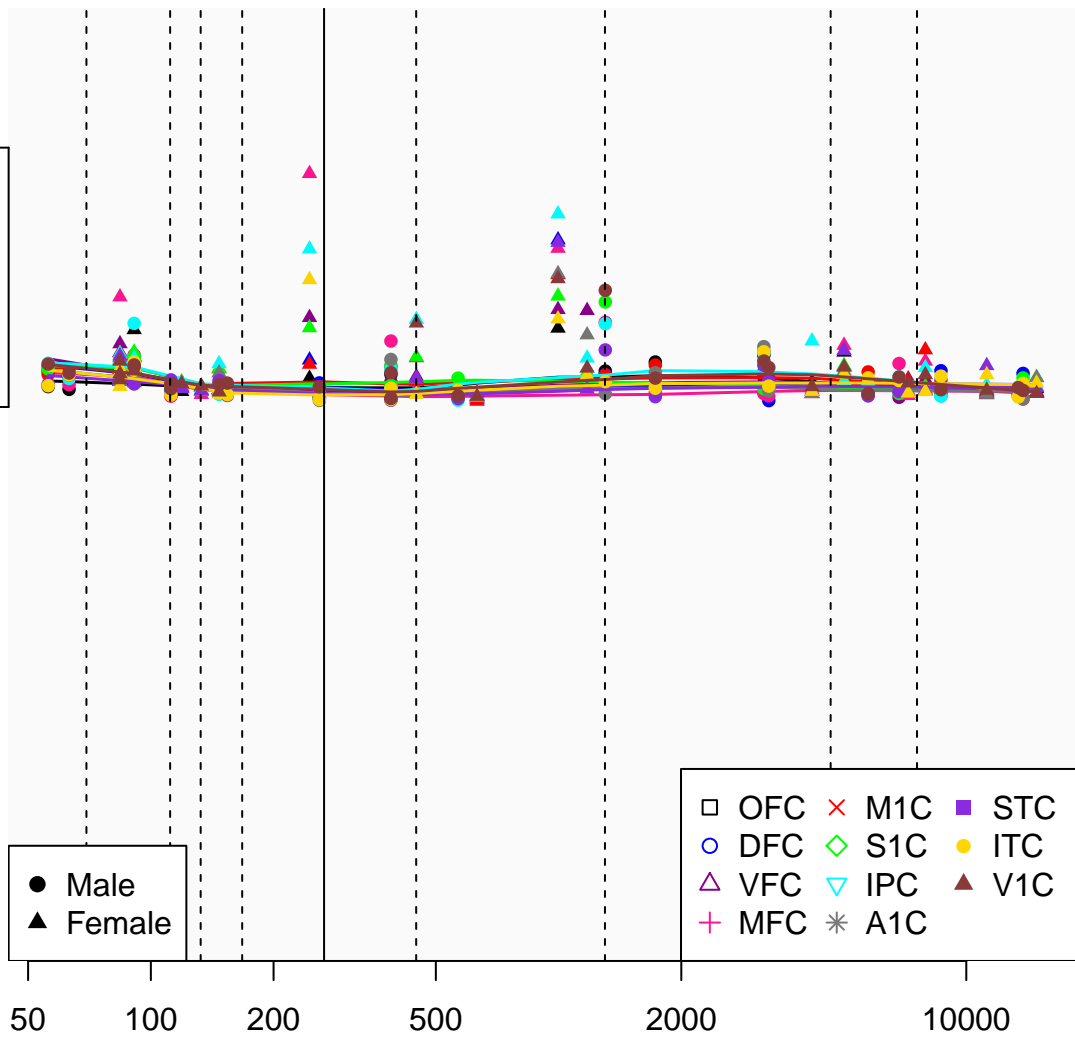

MT1JP_ENSG00000255986

Window:

1 2 3 4 5 6 7 8 9

Normalized Log2 RPKM+1

1
0

50 100 200 500 2000 10000

Age (Days)