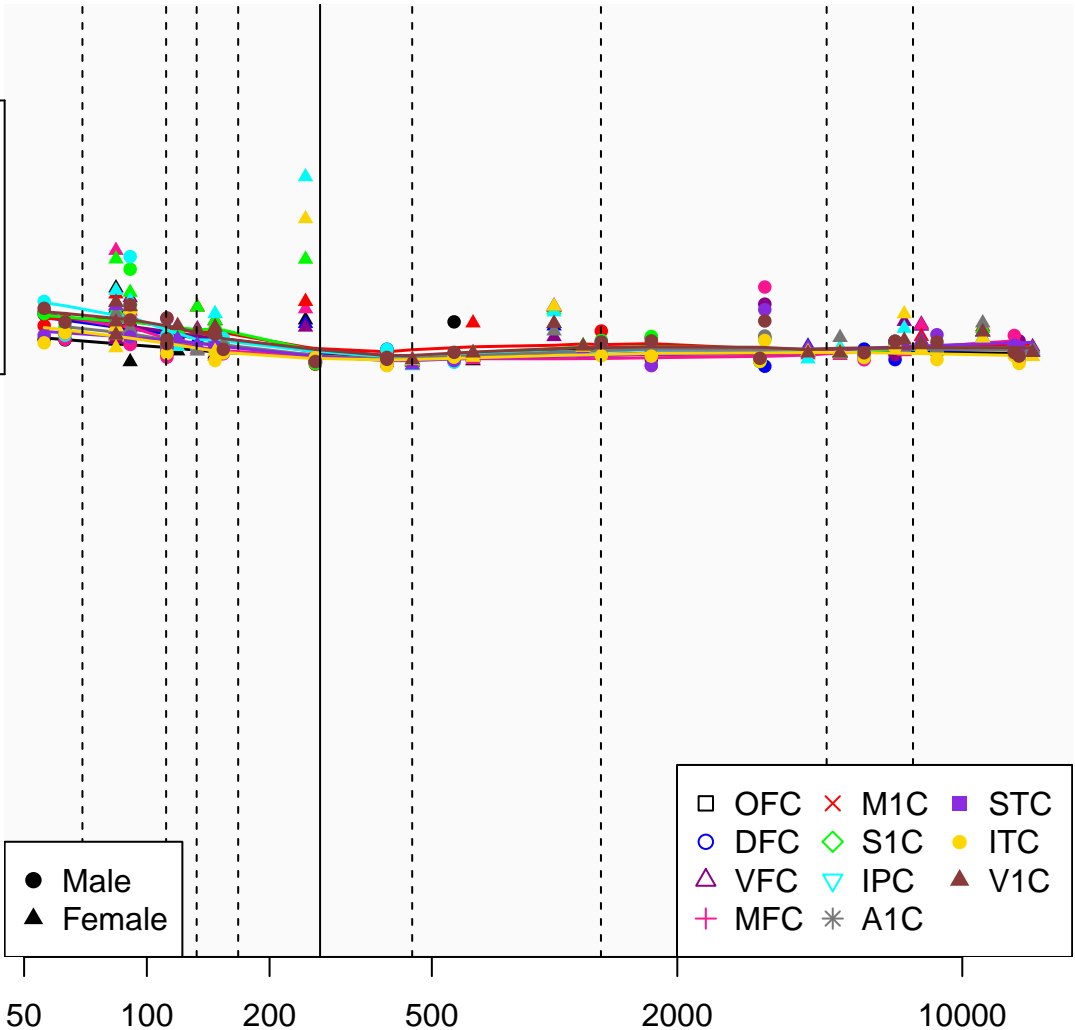

# NPM1P45\_ENSG00000265593

Window:

1 2 3 4 5 6 7 8 9

Normalized Log2 RPKM+1

1  
0

Age (Days)