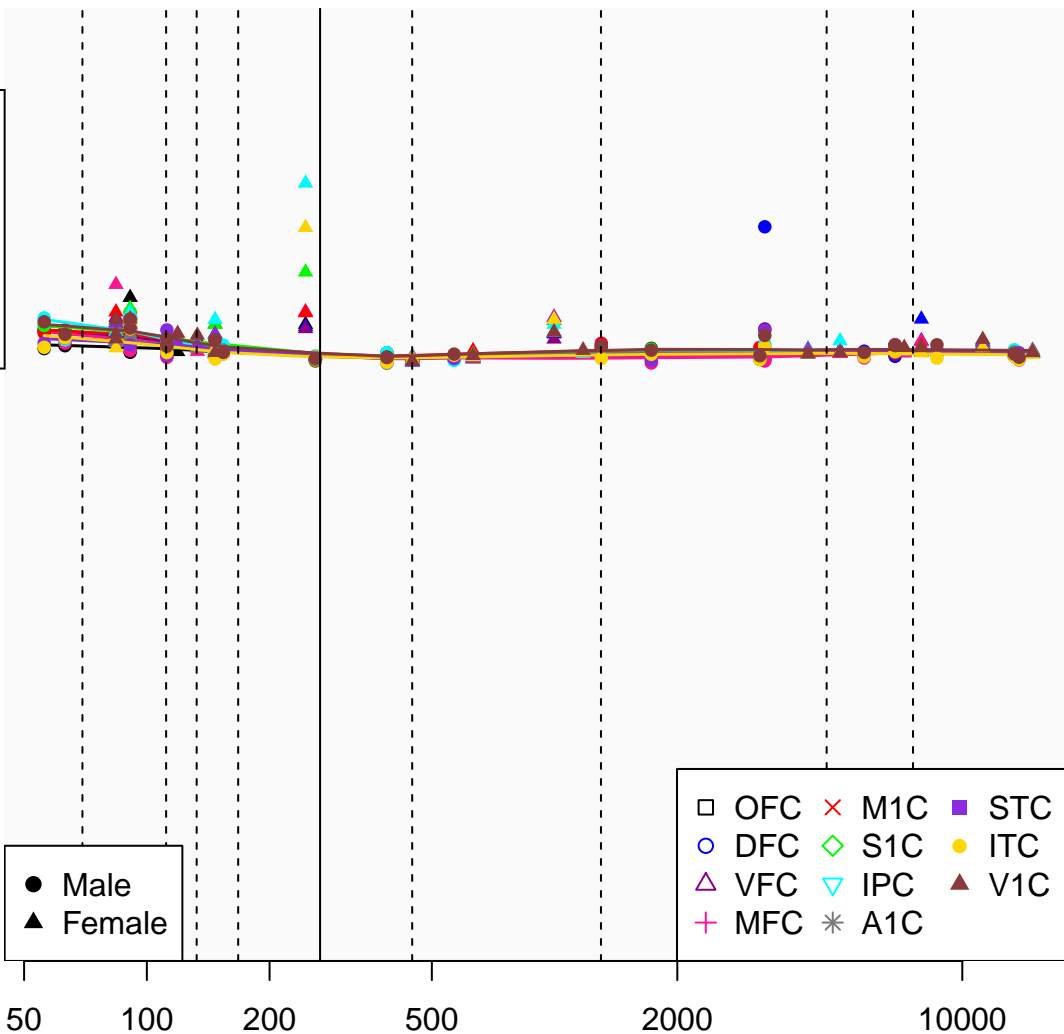

OR2J4P_ENSG00000224233

Window:

1 2 3 4 5 6 7 8 9

Normalized Log2 RPKM+1

1
0

Age (Days)