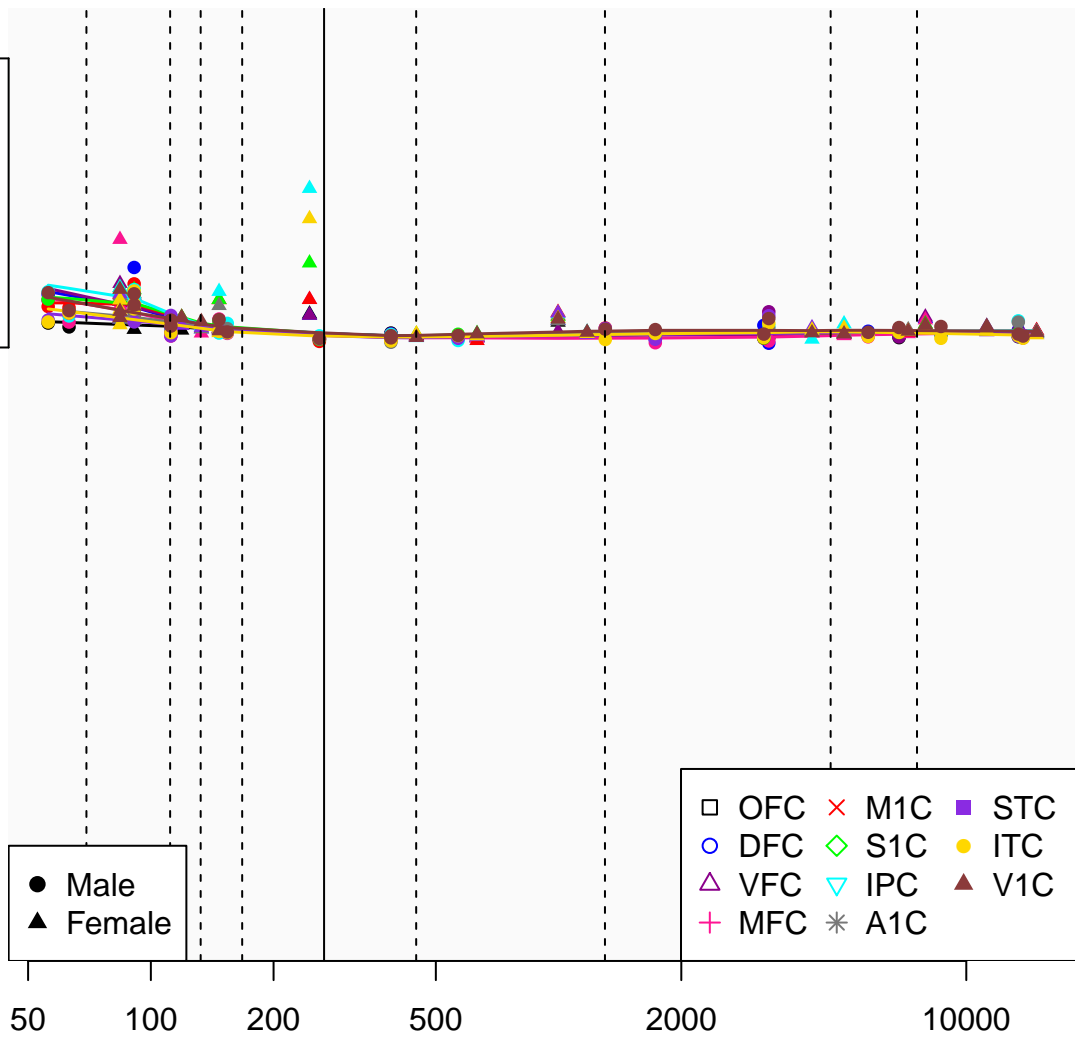

# OR2T27\_ENSG00000187701

Window:

1 2 3 4 5 6 7 8 9

Normalized Log2 RPKM+1

1  
0

Age (Days)

50 100 200 500 2000 10000