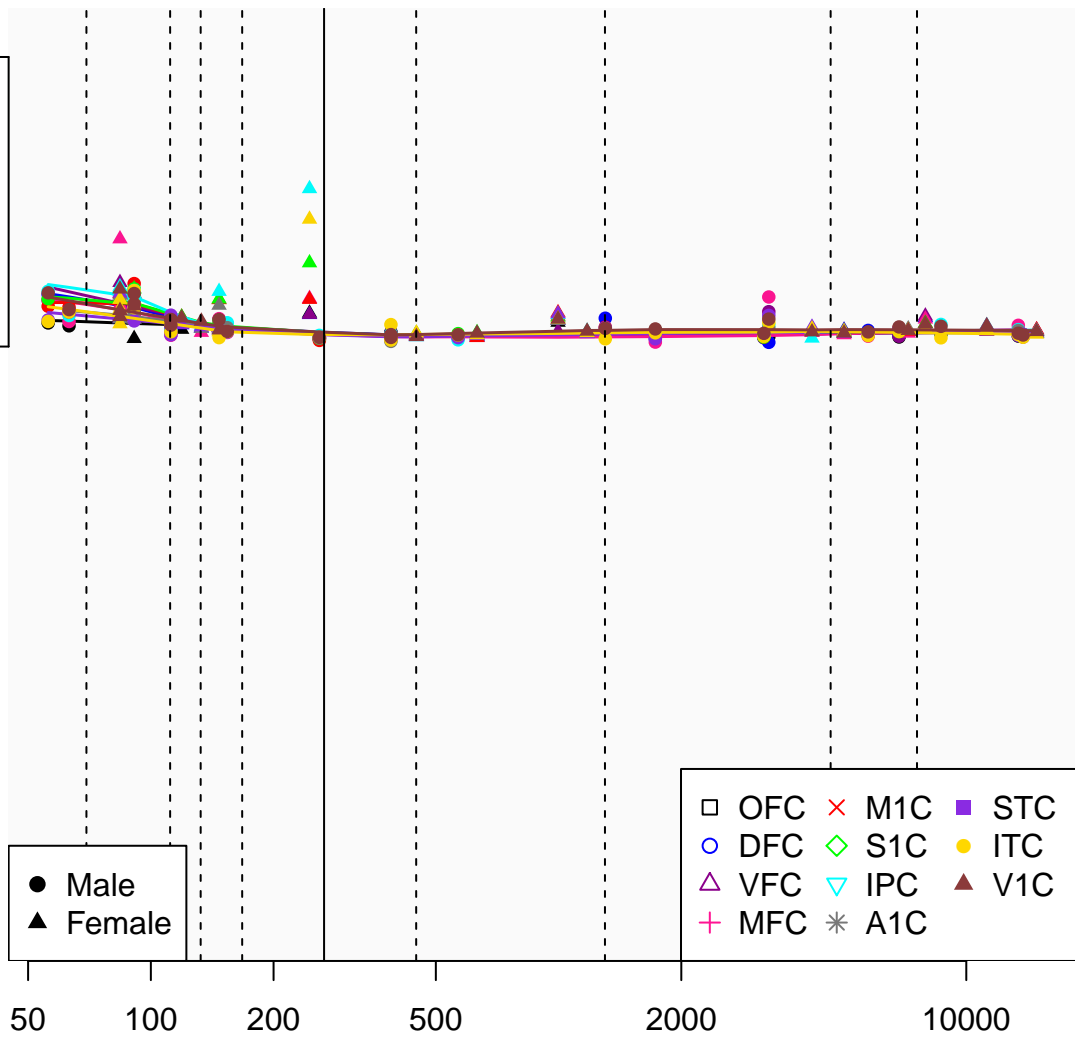

# OR2T35\_ENSG00000177151

Window:

1 2 3 4 5 6 7 8 9

Normalized Log2 RPKM+1

1  
0

50 100 200 500 2000 10000

Age (Days)