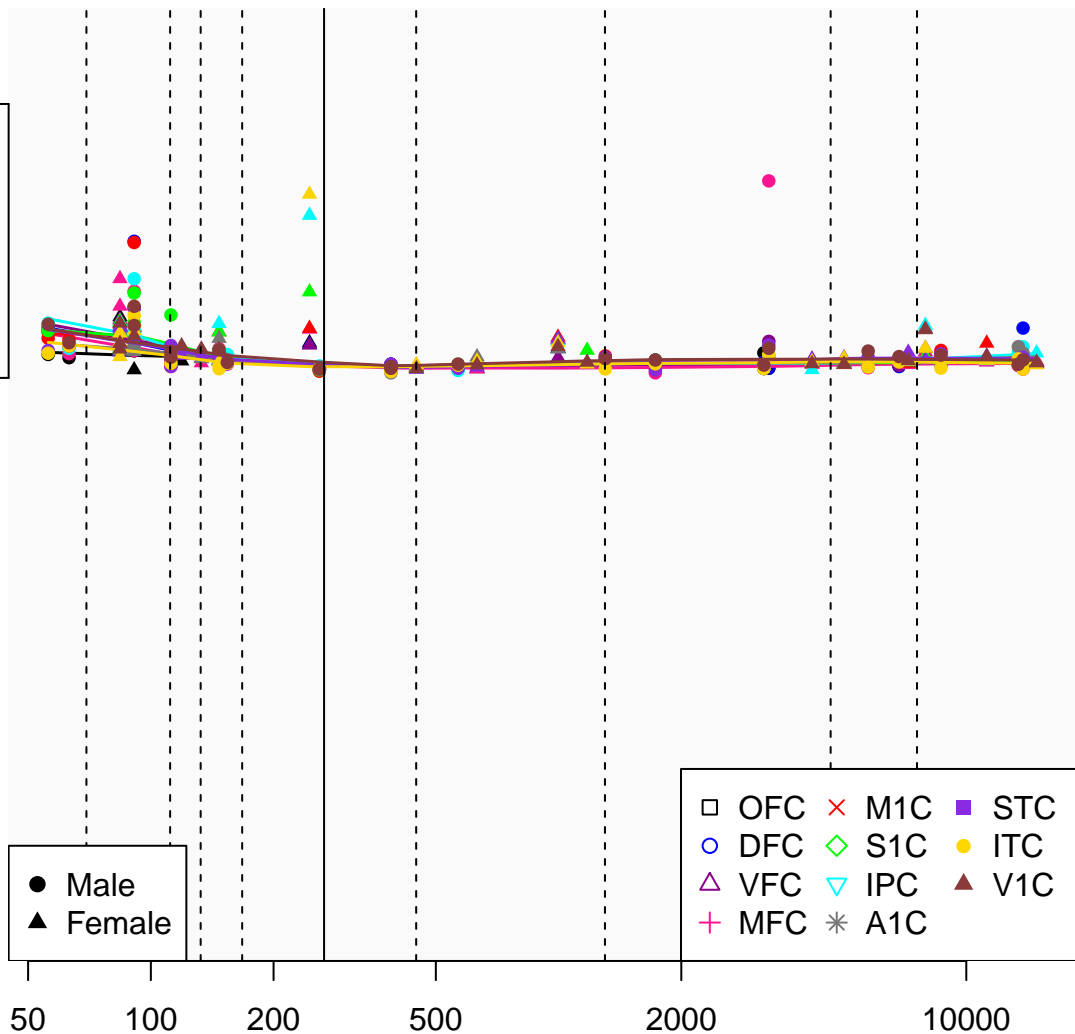

# OR2T6\_ENSG00000198104

Window:

1 2 3 4 5 6 7 8 9

Normalized Log2 RPKM+1

1  
0

Age (Days)