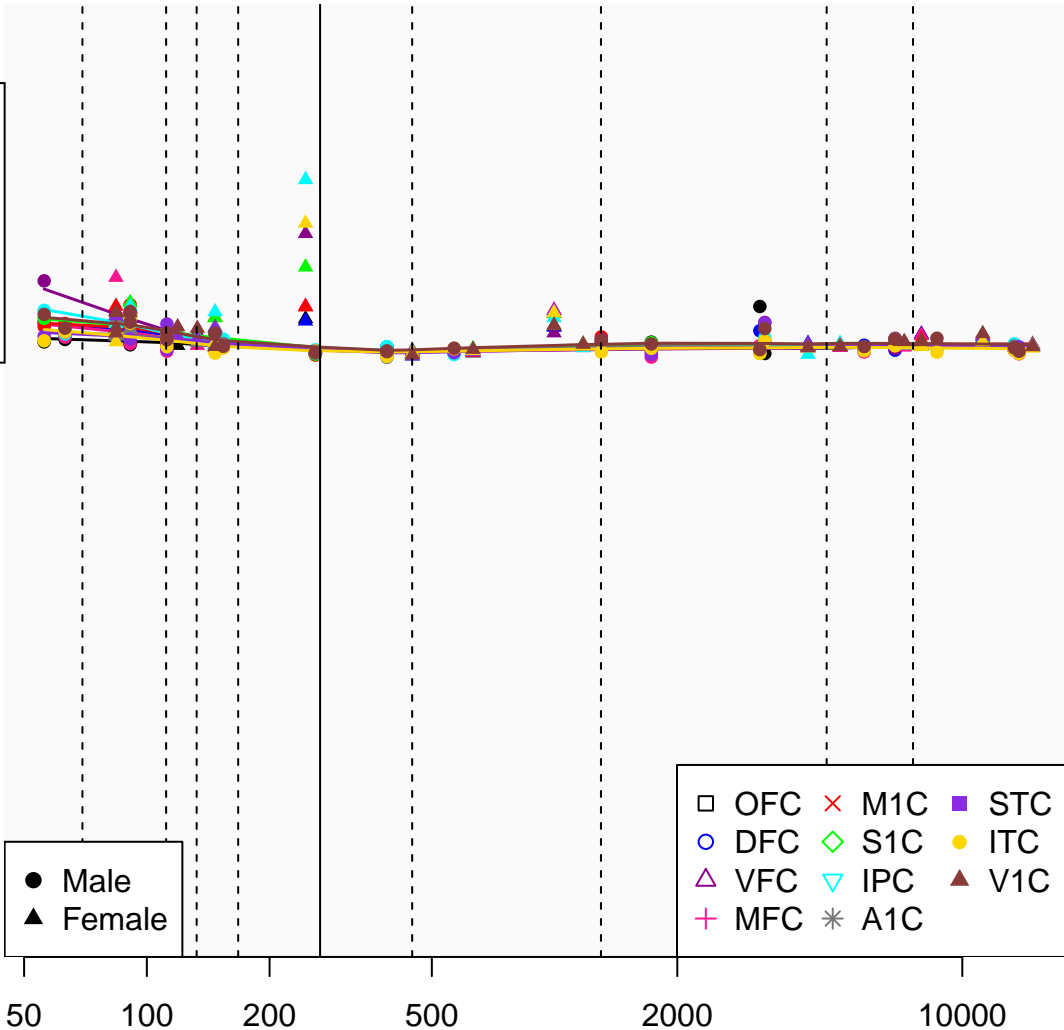

# OR4C14P\_ENSG00000233301

Window:

1 2 3 4 5 6 7 8 9

Normalized Log2 RPKM+1

1  
0

Age (Days)