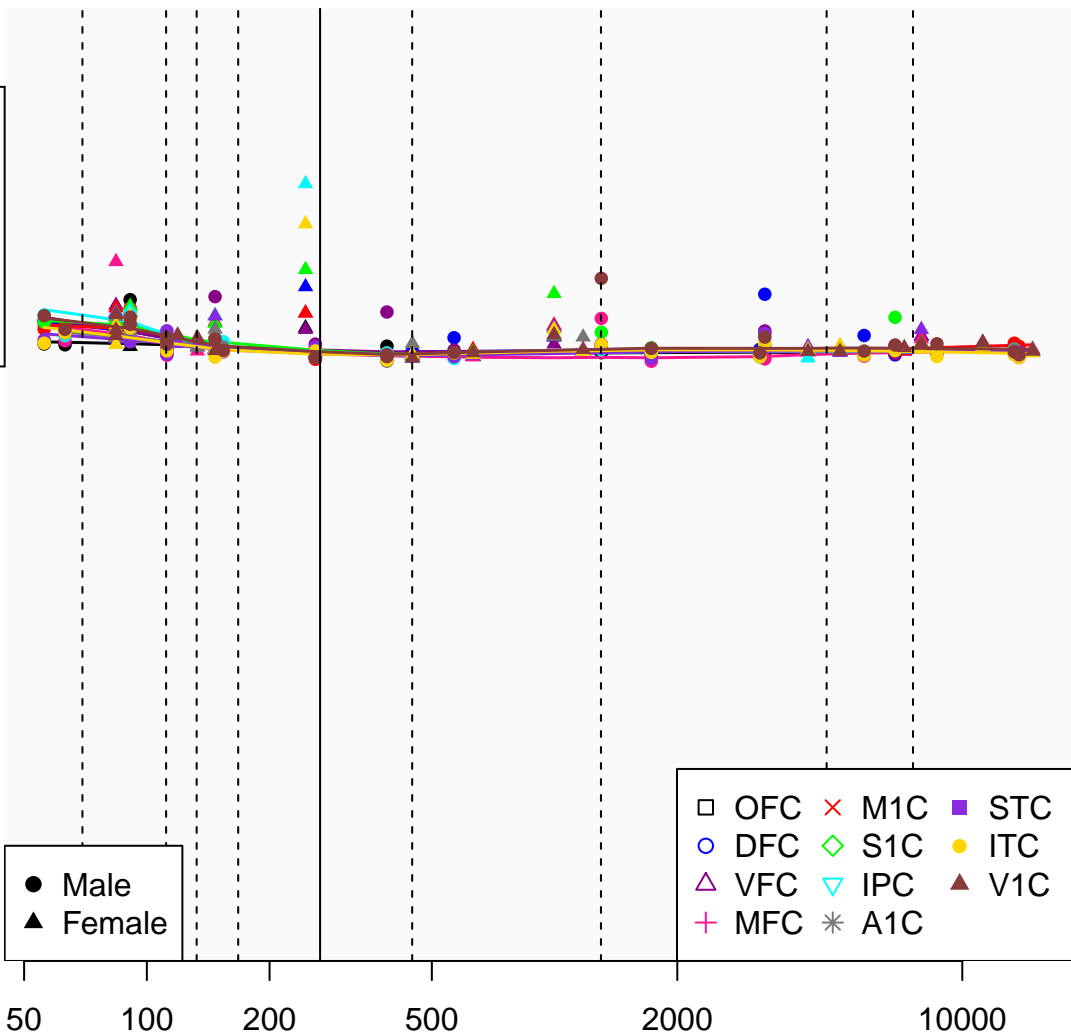

OR52U1P_ENSG00000232381

Window:

1 2 3 4 5 6 7 8 9

Normalized Log2 RPKM+1

1
0

Age (Days)