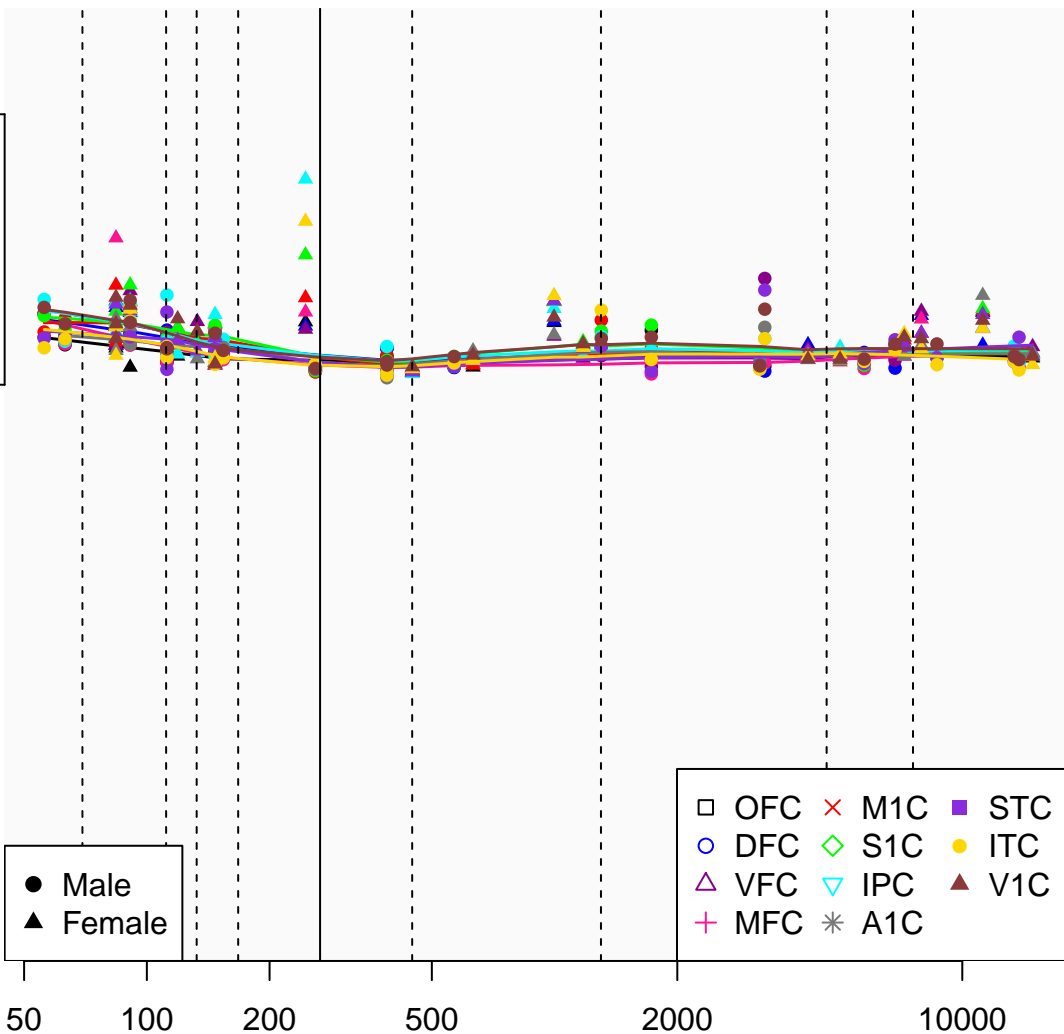

OR5J7P_ENSG00000255217

Window:

1 2 3 4 5 6 7 8 9

Normalized Log₂ RPKM+1

1
0

Age (Days)