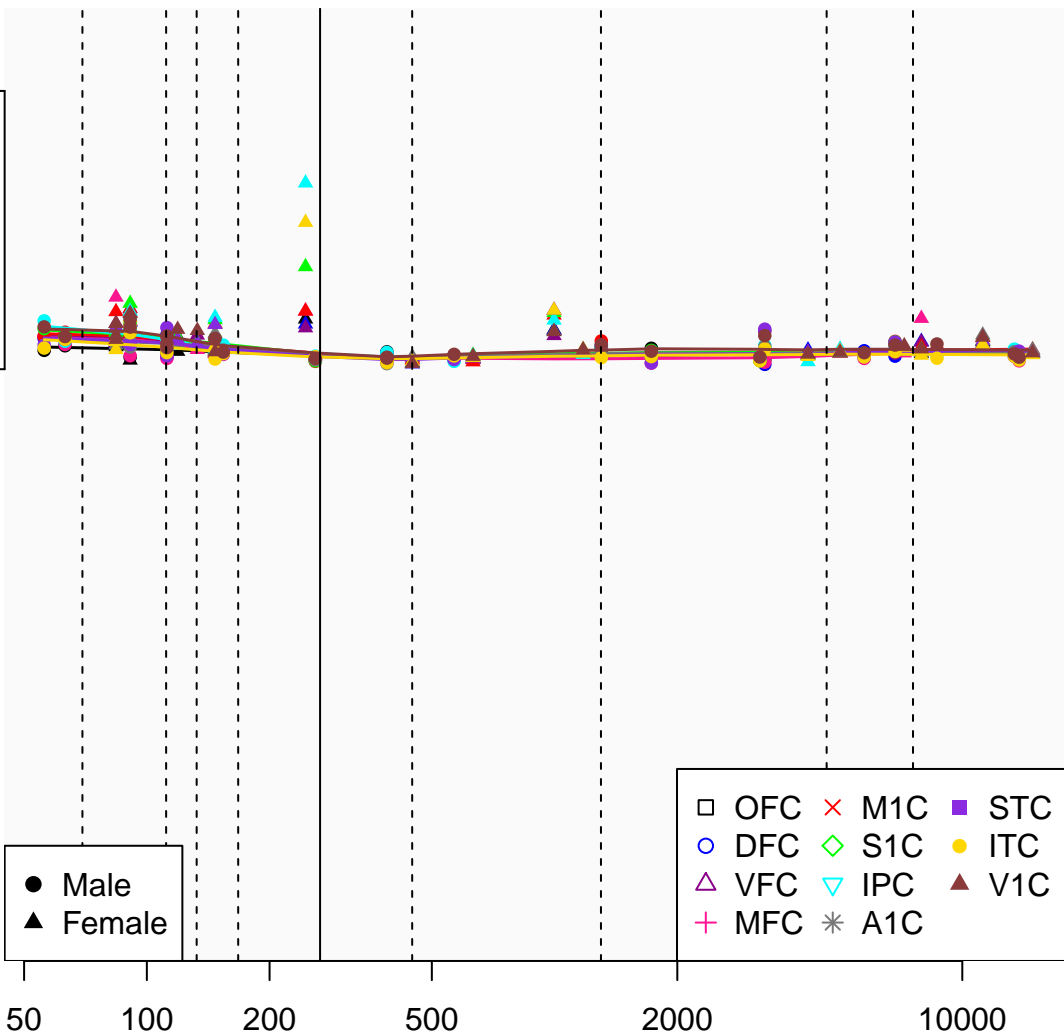

# OR5W2\_ENSG00000187612

Window:

1 2 3 4 5 6 7 8 9

Normalized Log2 RPKM+1

1  
0

Age (Days)