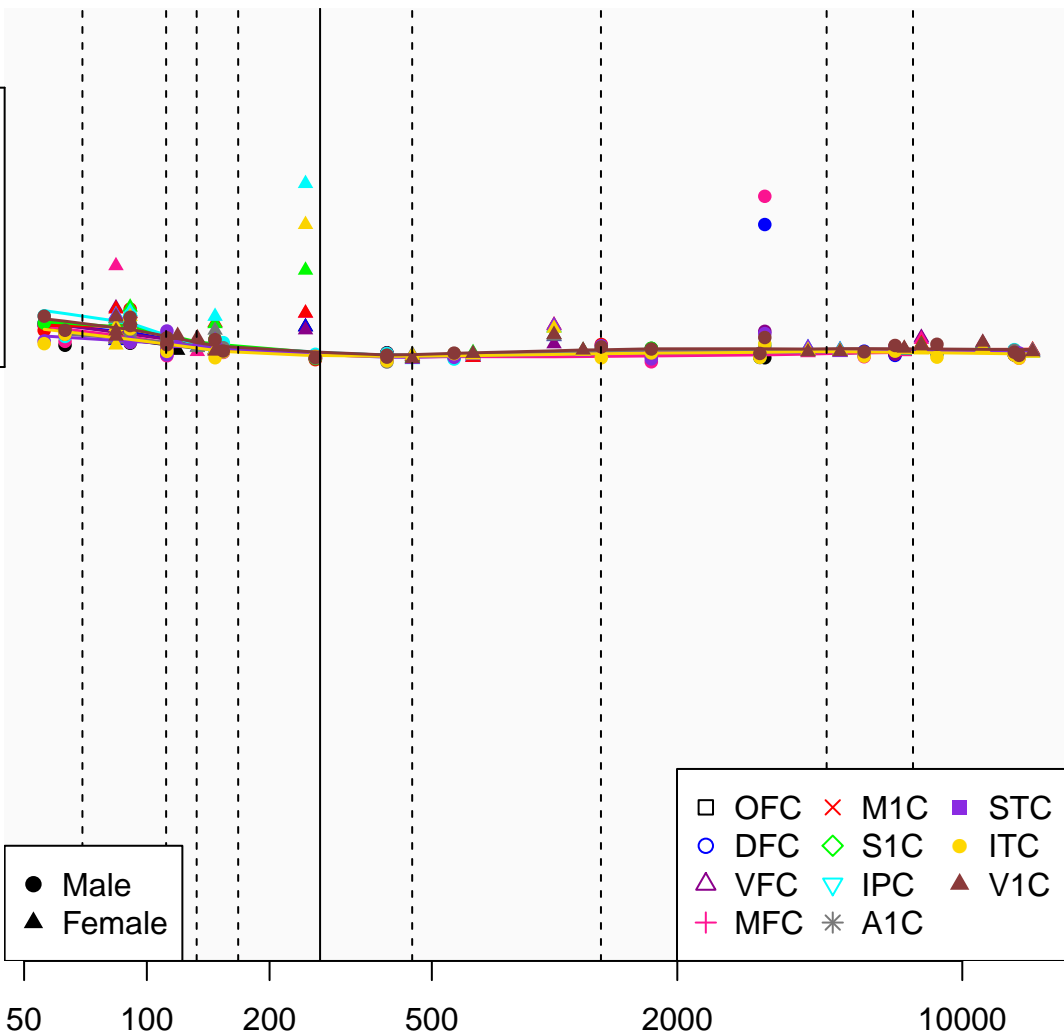

# OR6U2P\_ENSG00000272937

Window:

1 2 3 4 5 6 7 8 9

Normalized Log2 RPKM+1

1  
0

Age (Days)