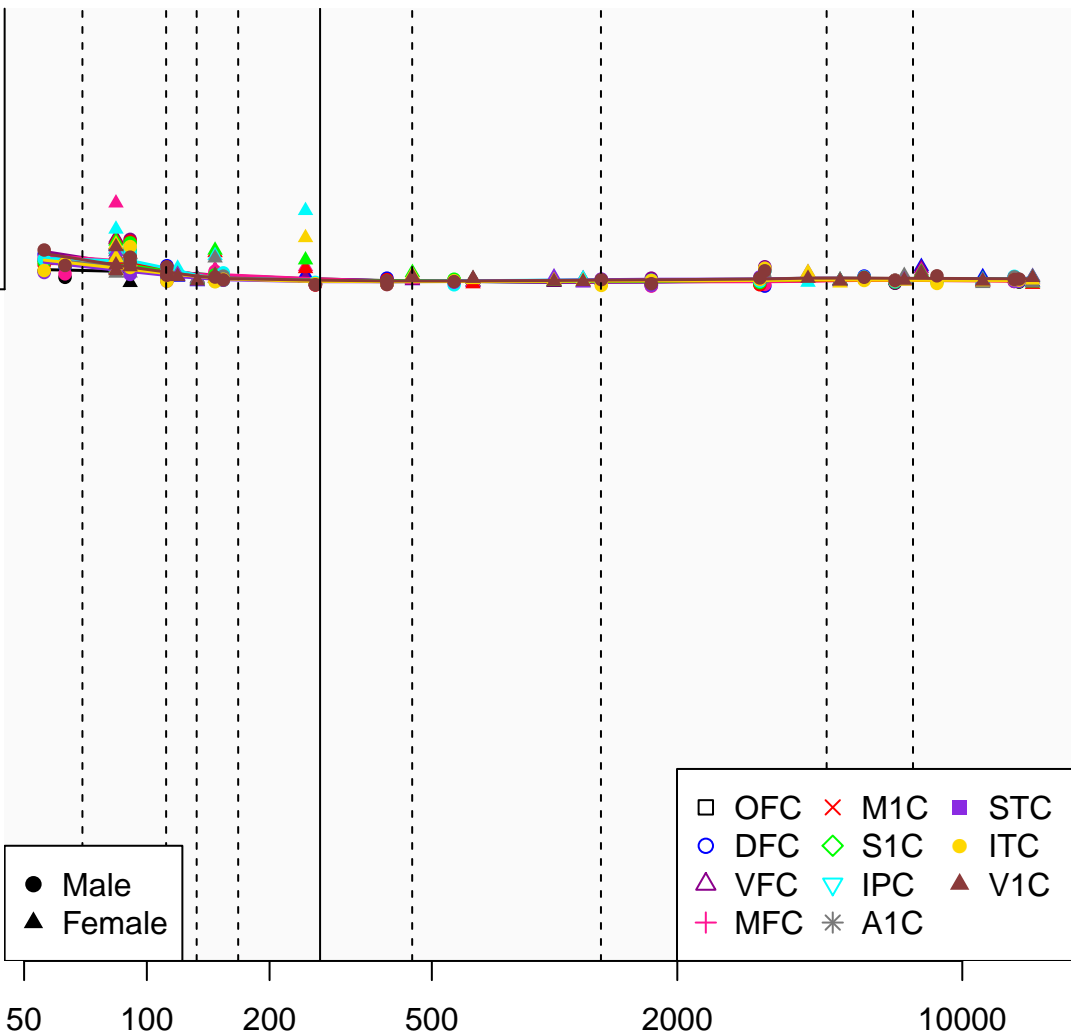

REXO1L6P_ENSG00000277422

Window:

1 2 3 4 5 6 7 8 9

Normalized Log2 RPKM+1

0

Age (Days)