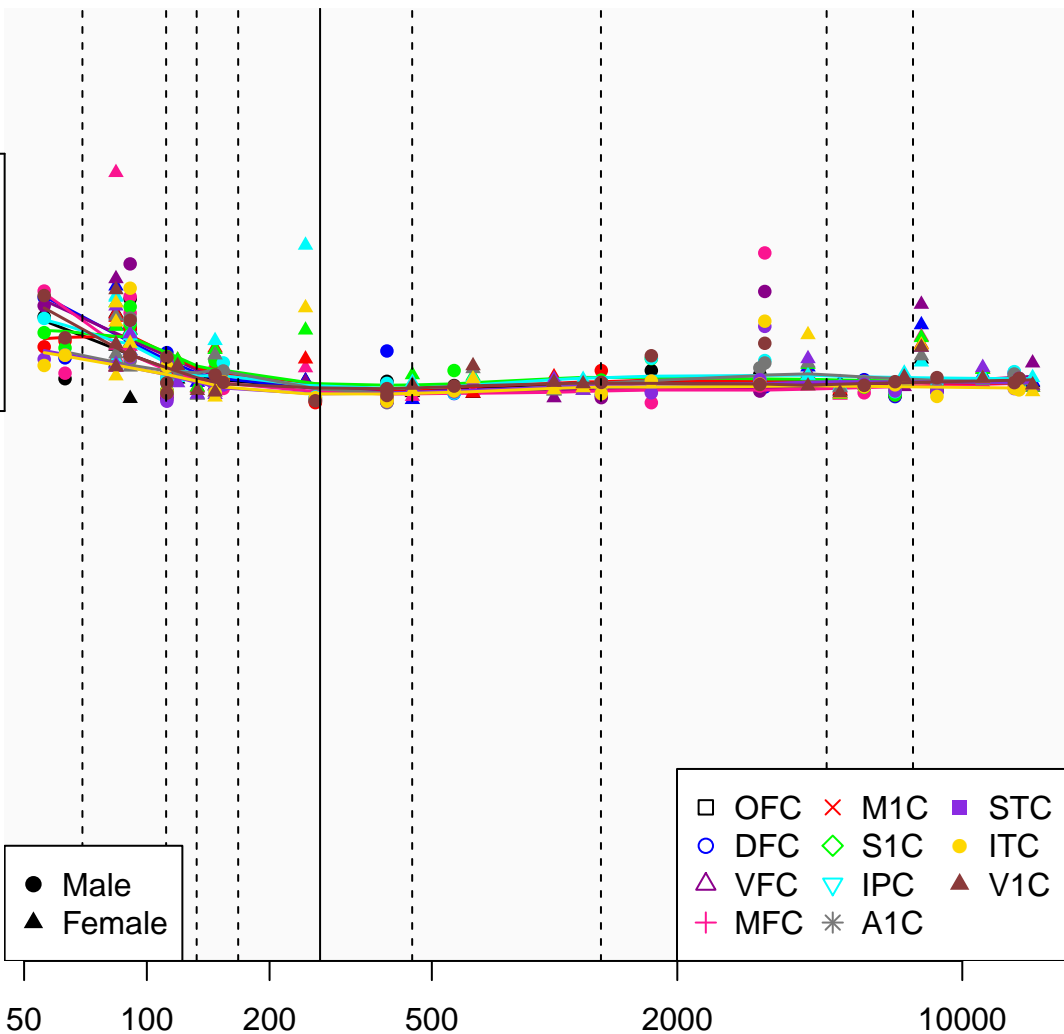

# RN7SL1\_ENSG00000258486

Window:

1 2 3 4 5 6 7 8 9

Normalized Log2 RPKM+1

1  
0

Age (Days)