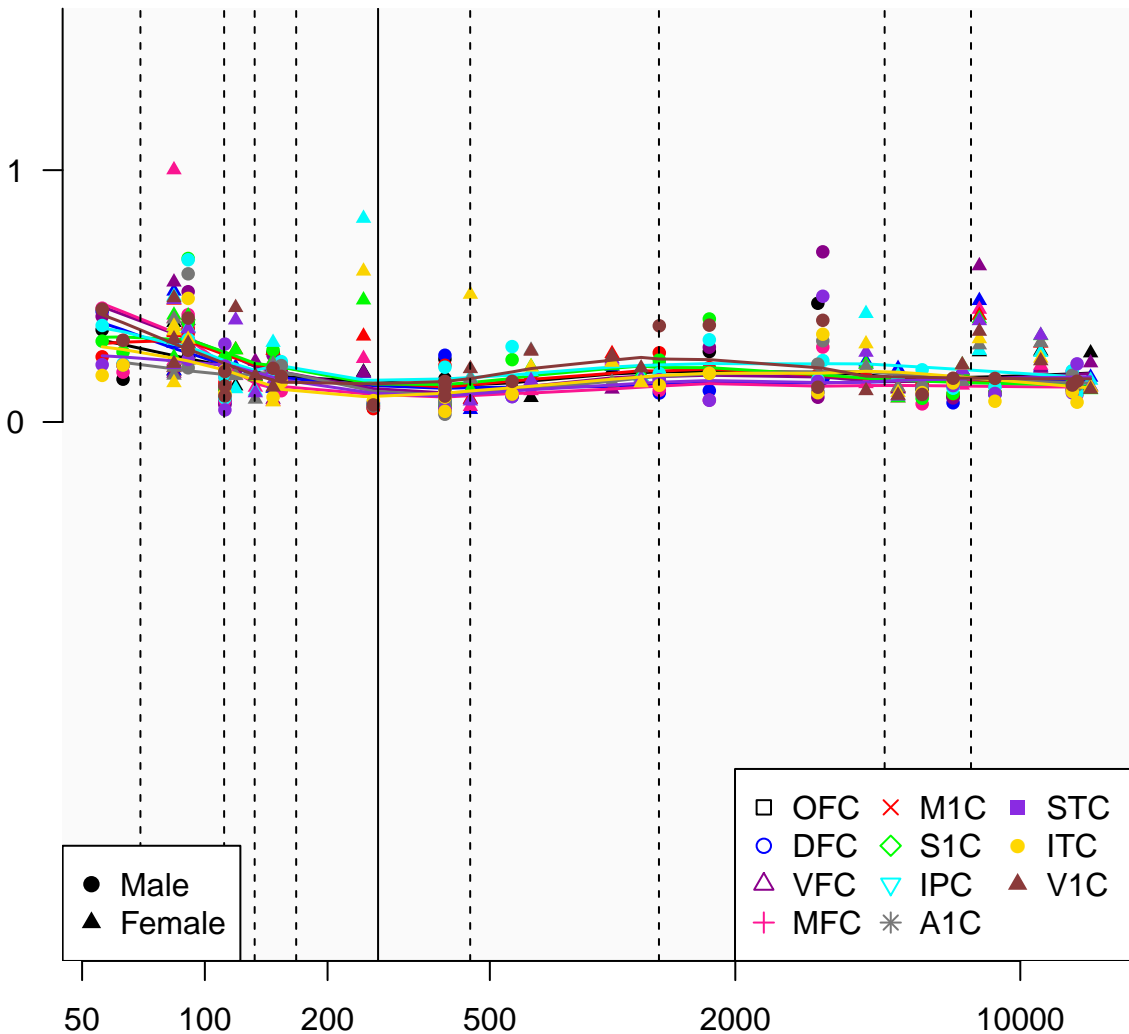

# RN7SL518P\_ENSG00000265486

Window:

1 2 3 4 5 6 7 8 9

Normalized Log2 RPKM+1

Age (Days)