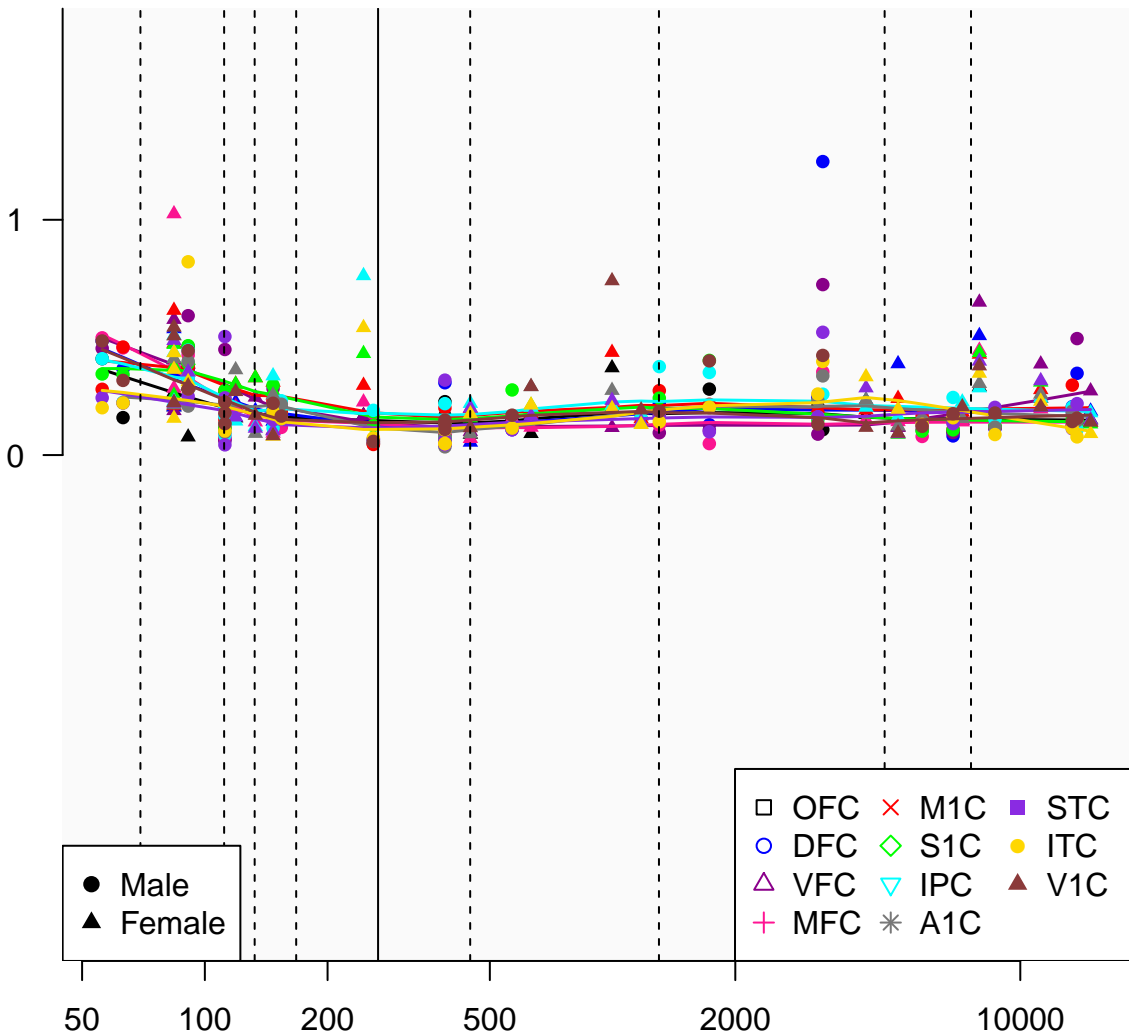

# RN7SL744P\_ENSG00000264028

Window:

1 2 3 4 5 6 7 8 9

Normalized Log2 RPKM+1

Age (Days)