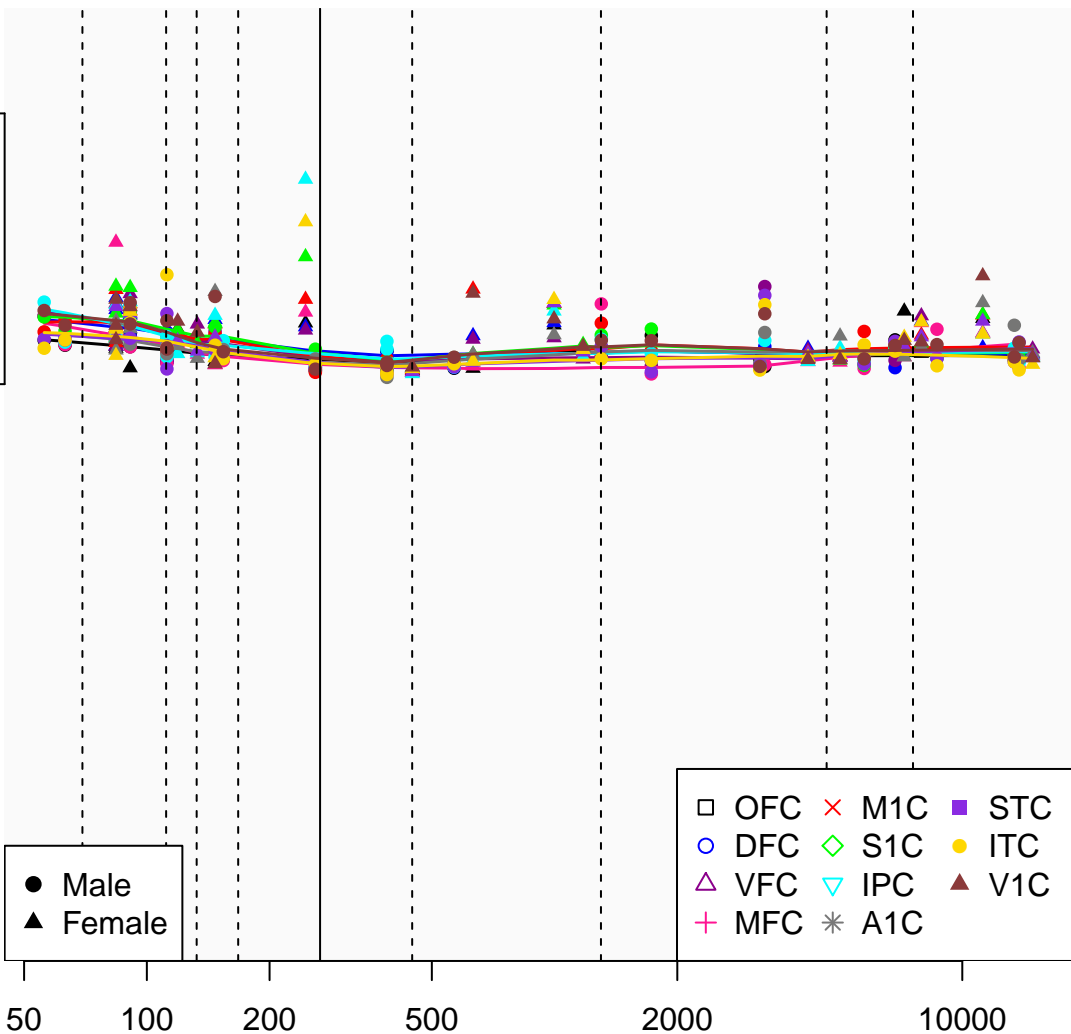

# RP11-116K4.1\_ENSG00000264296

Window:

1 2 3 4 5 6 7 8 9

Normalized Log<sub>2</sub> RPKM+1

1  
0

Age (Days)