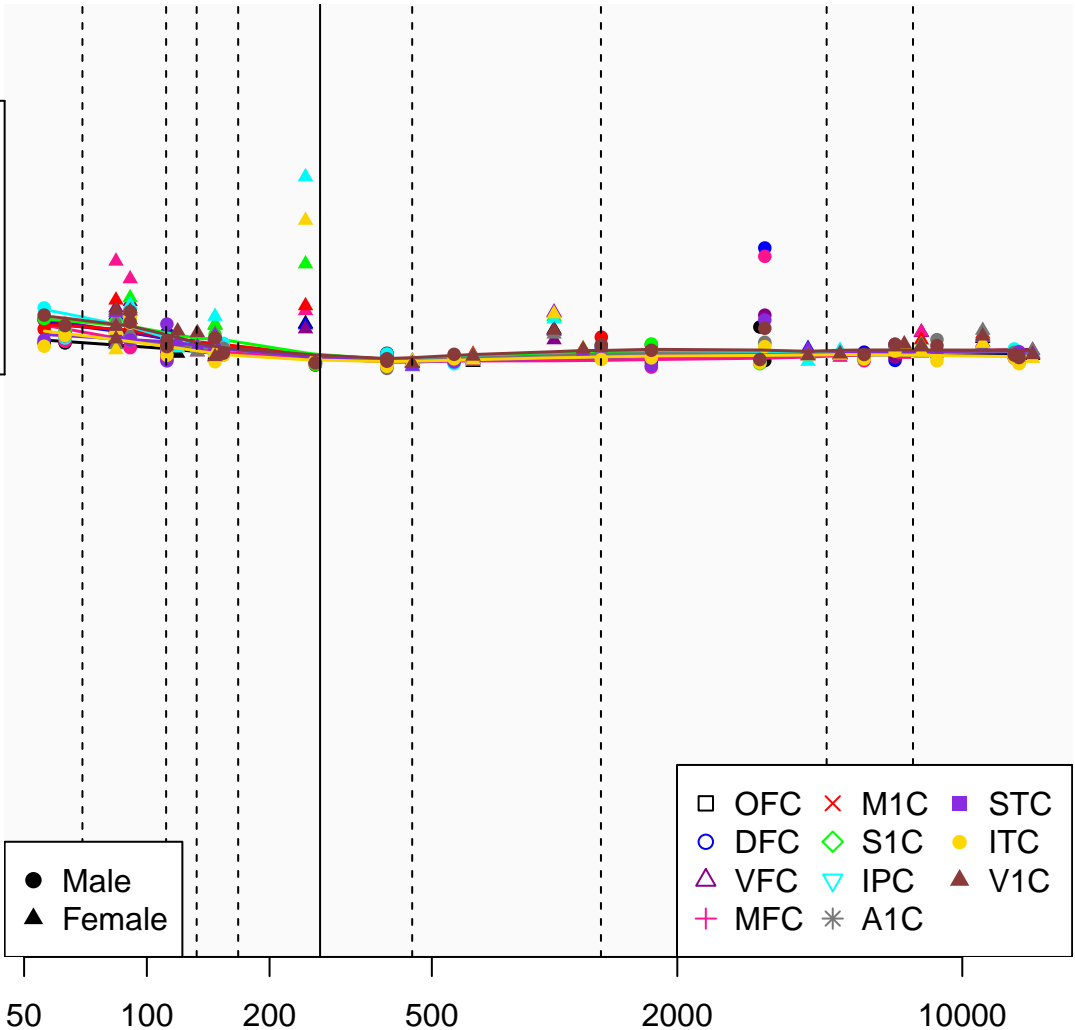

# RP11-167N24.3\_ENSG00000257943

Window:

1 2 3 4 5 6 7 8 9

Normalized Log2 RPKM+1

1  
0

Age (Days)