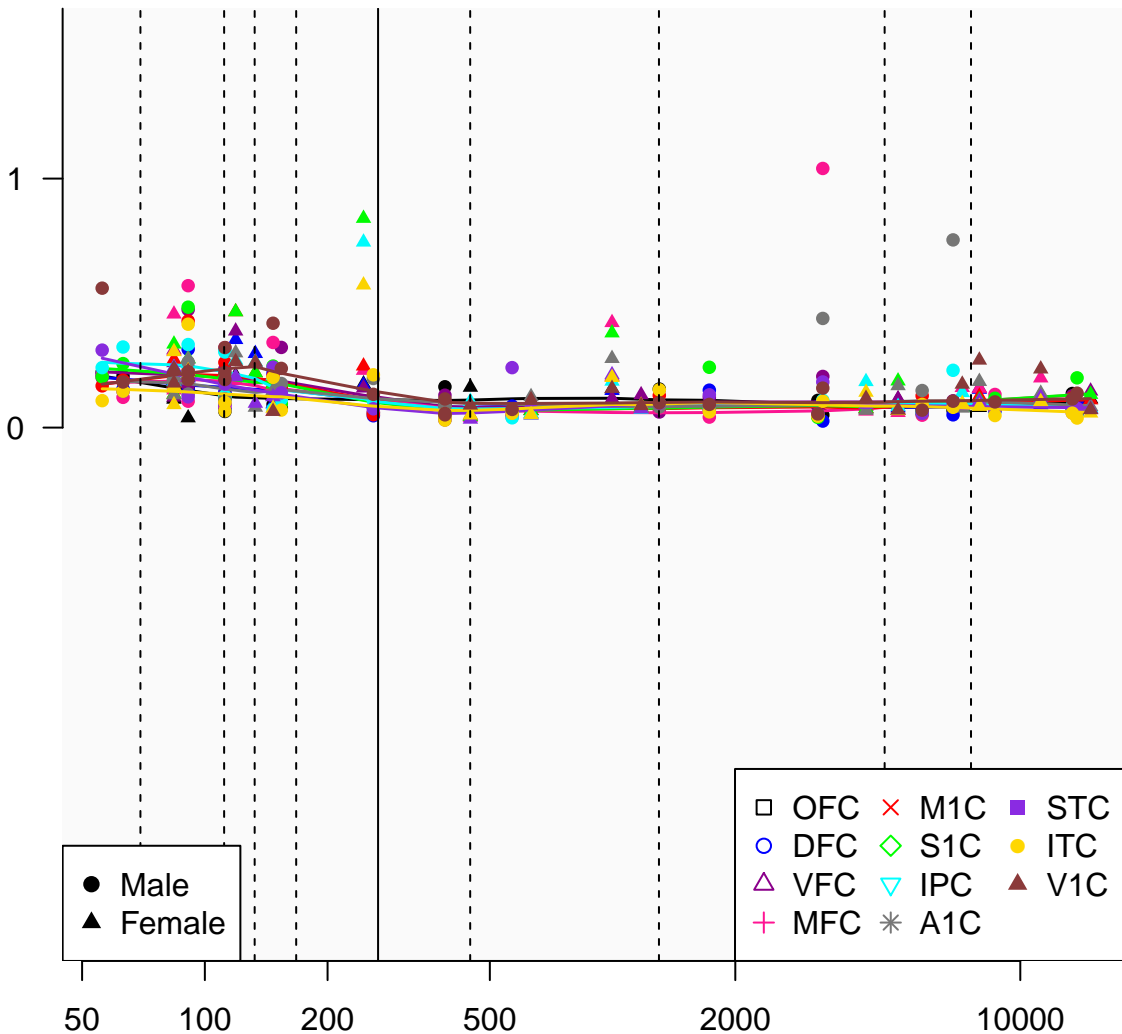

# RP11-432J24.5\_ENSG00000226900

Window:

1 2 3 4 5 6 7 8 9

Normalized Log2 RPKM+1

Age (Days)