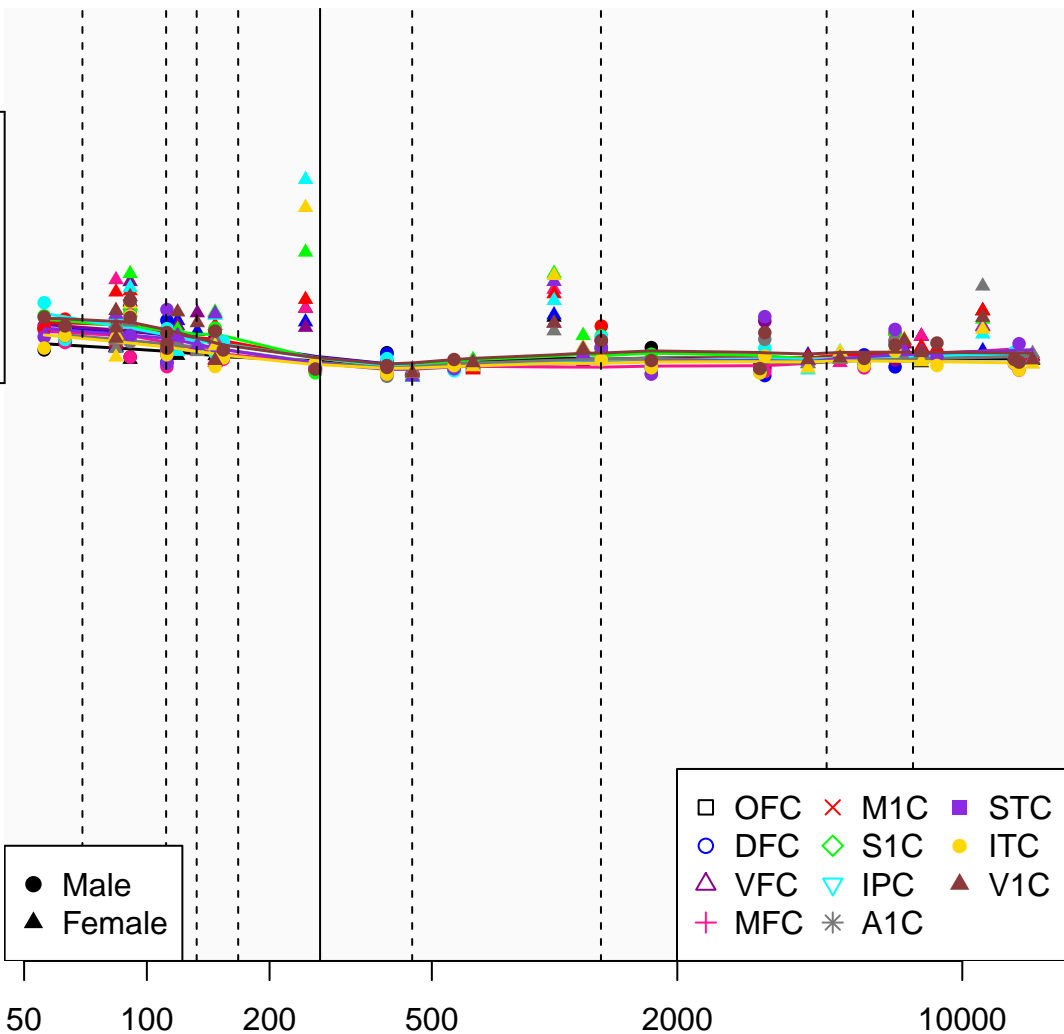

# RP5-1160K1.3\_ENSG00000225113

Window:

1 2 3 4 5 6 7 8 9

Normalized Log<sub>2</sub> RPKM+1

1  
0

Age (Days)