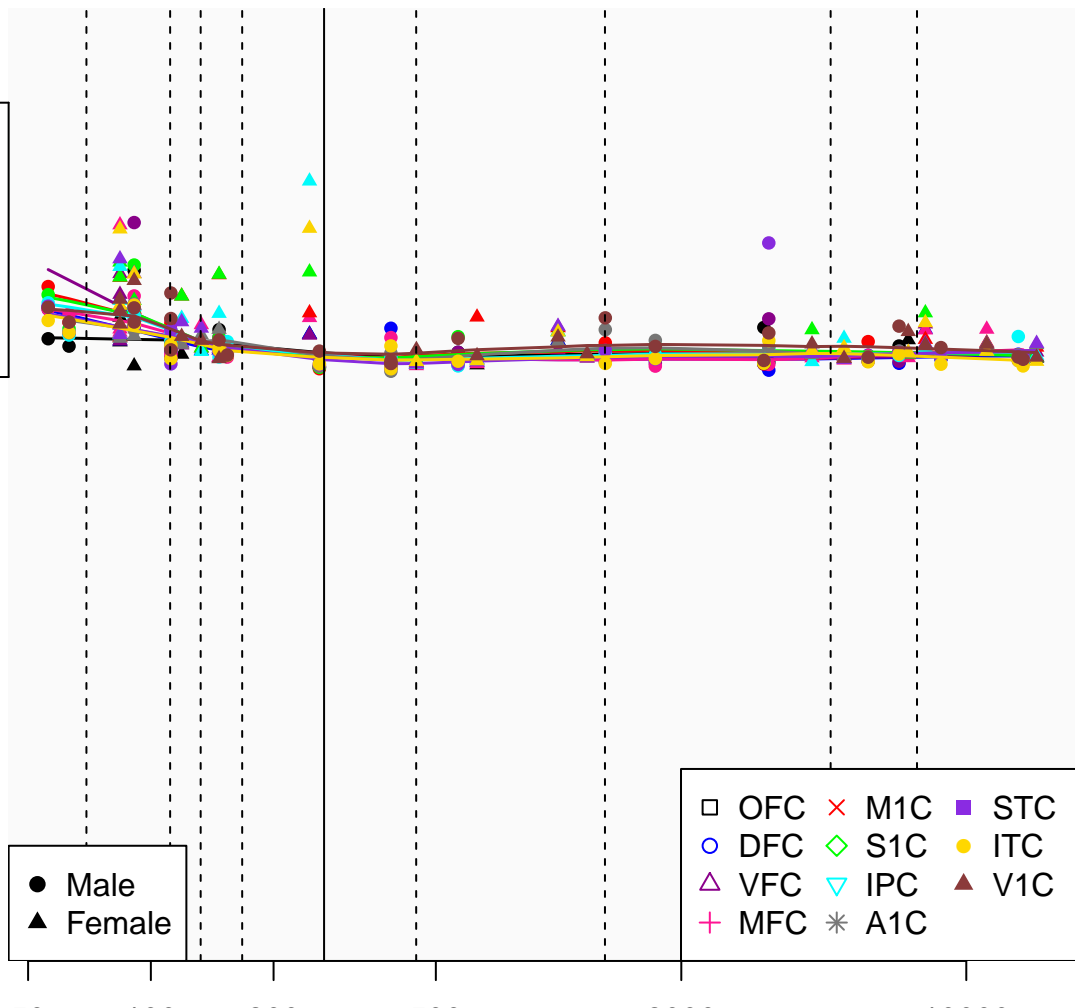

# RPL15P4\_ENSG00000225499

Window:

1 2 3 4 5 6 7 8 9

Normalized Log2 RPKM+1

1  
0

50 100 200 500 2000 10000

Age (Days)