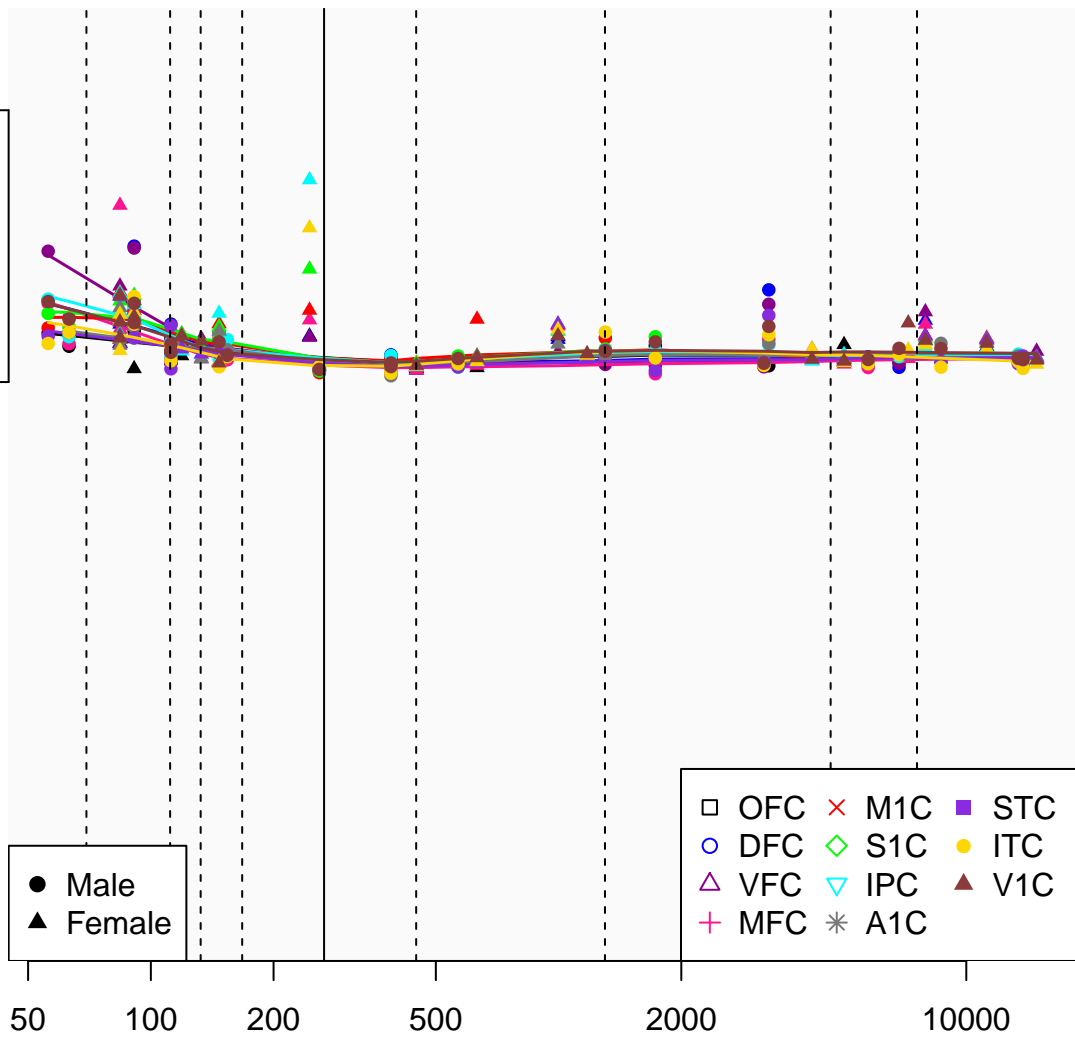

# RPS10P21\_ENSG00000232881

Window:

1 2 3 4 5 6 7 8 9

Normalized Log2 RPKM+1

1  
0

Age (Days)