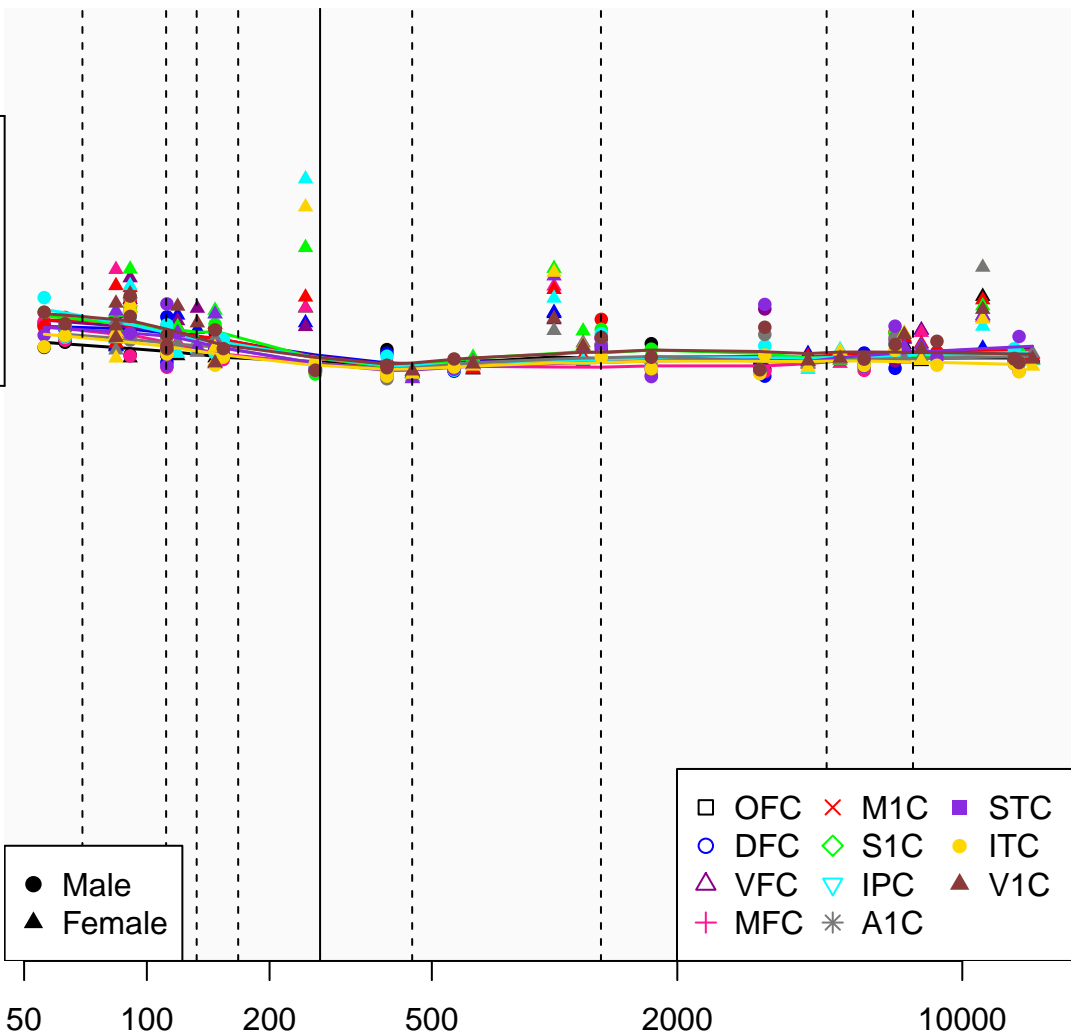

# SAMD12\_ENSG00000279535

Window:

1 2 3 4 5 6 7 8 9

Normalized Log2 RPKM+1

1  
0

Age (Days)