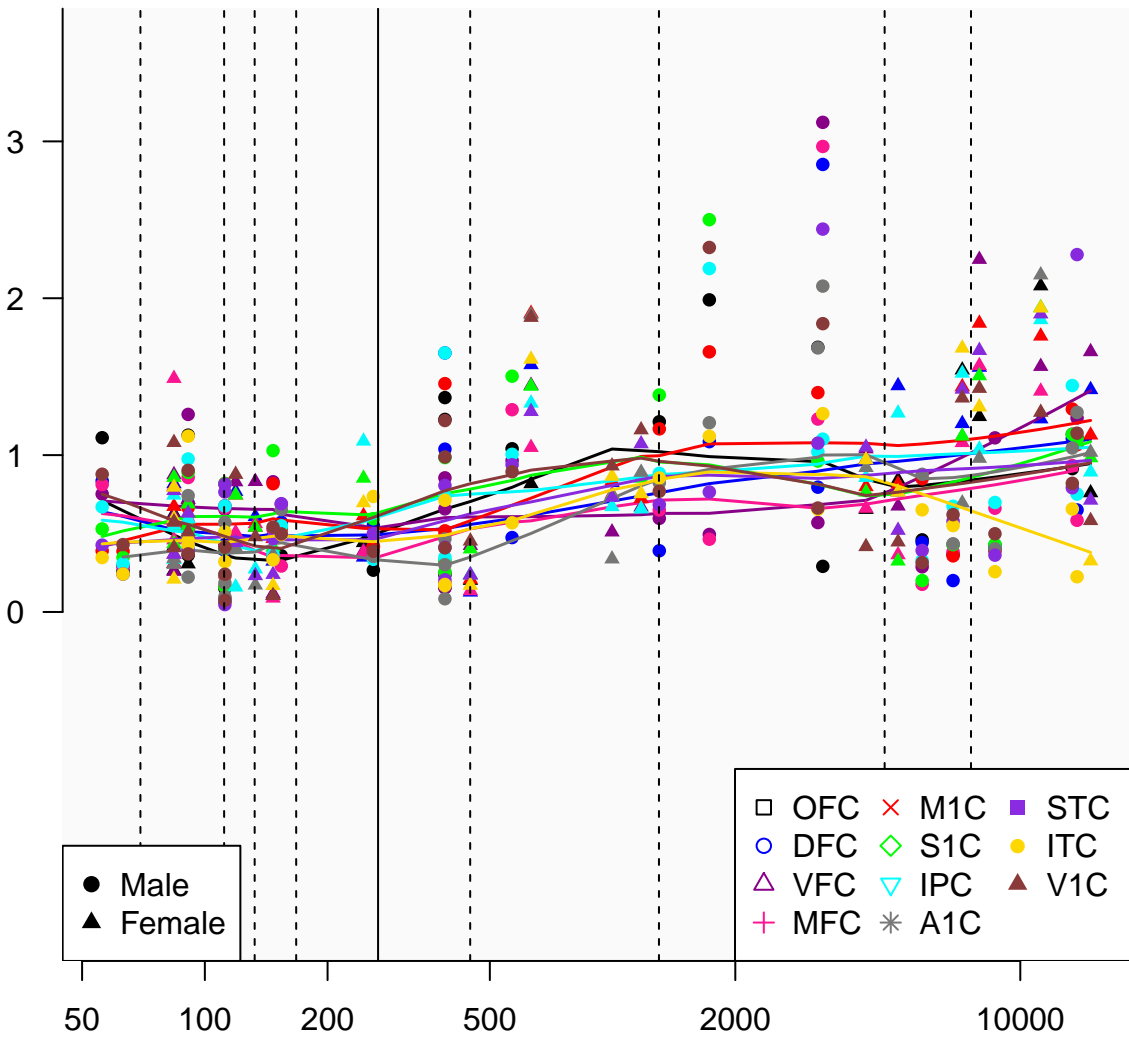

# SNORD64\_ENSG00000276610

Window:

1 2 3 4 5 6 7 8 9

Normalized Log2 RPKM+1

Age (Days)