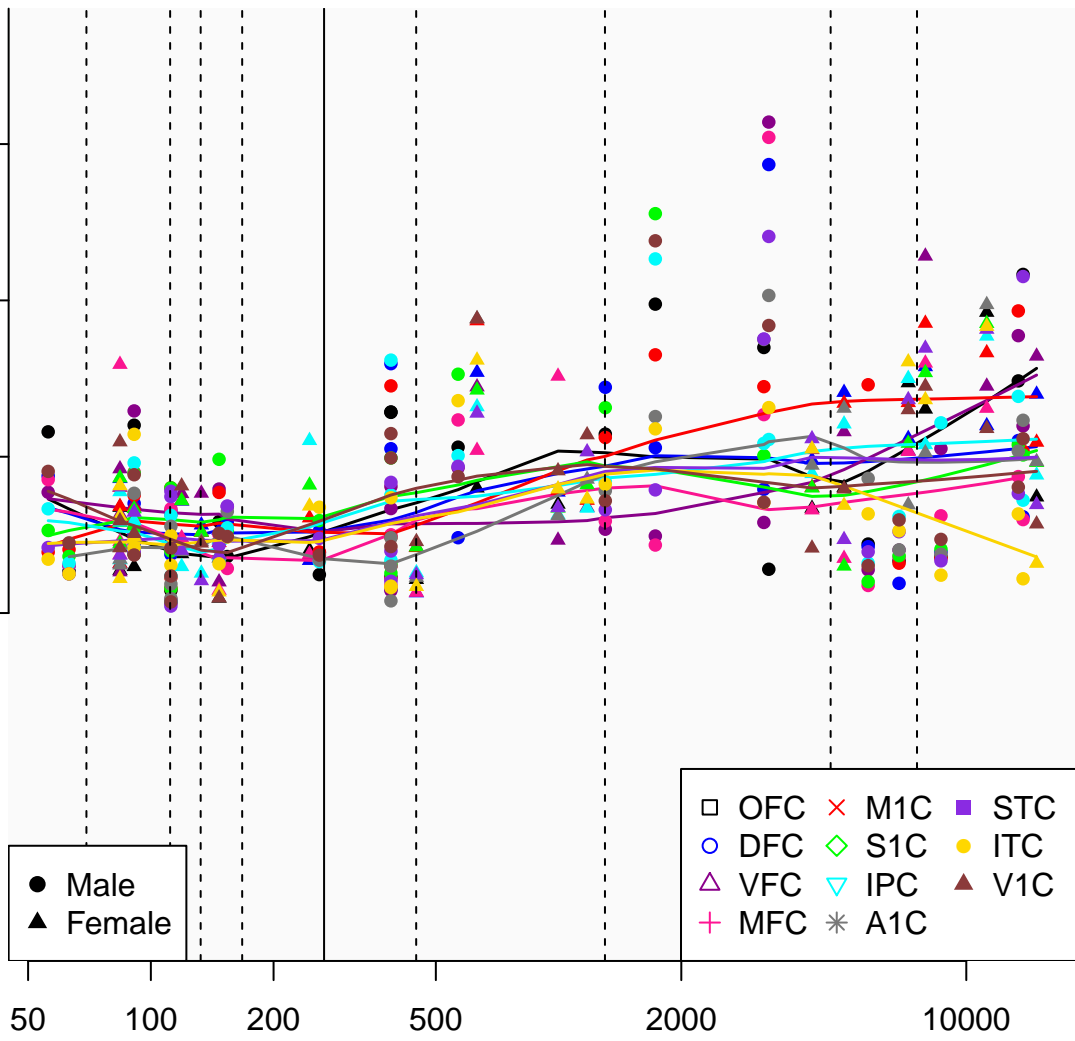

SNORD74_ENSG00000200999

Window:

1 2 3 4 5 6 7 8 9

Normalized Log2 RPKM+1

Age (Days)