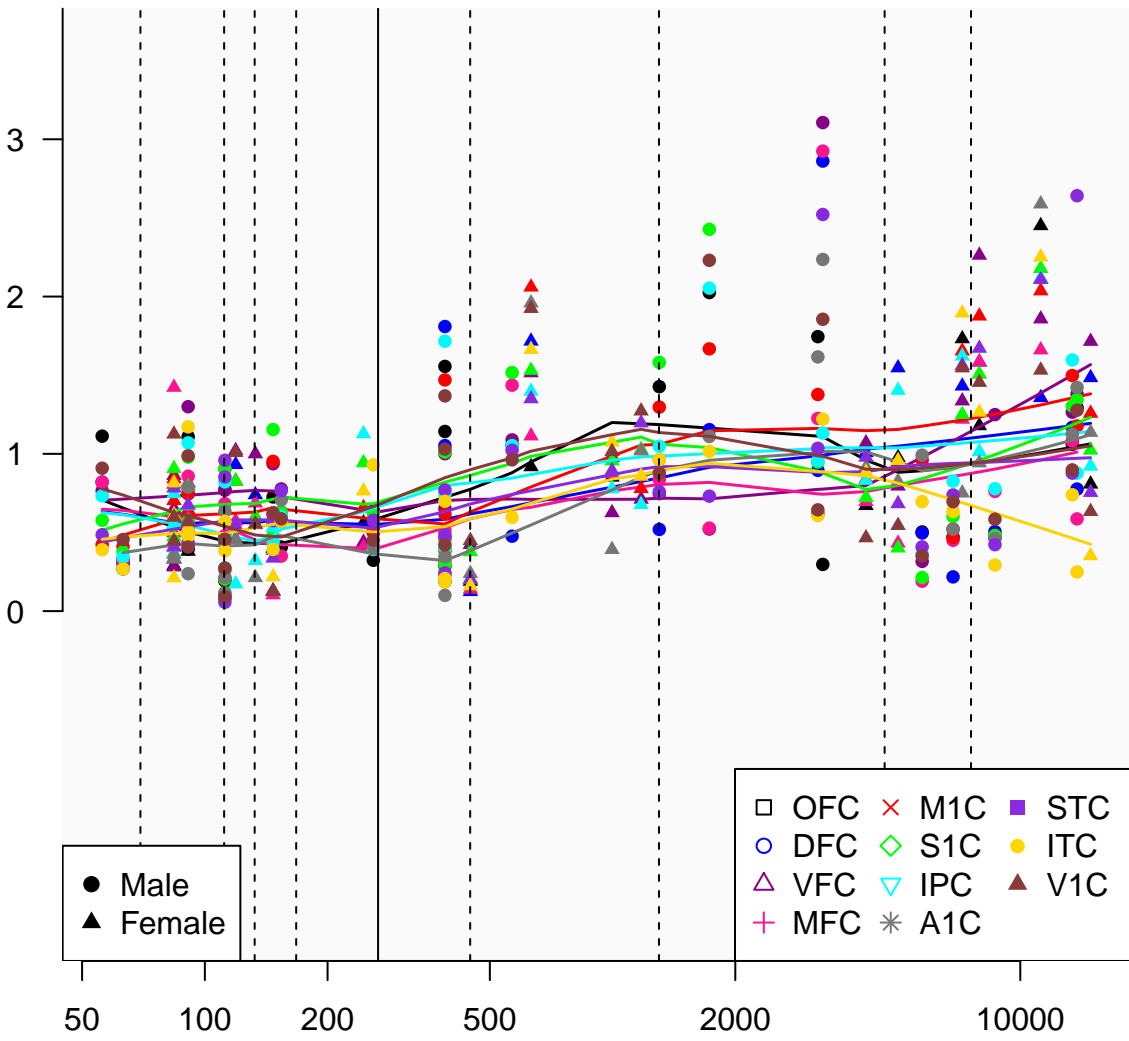

SNOU83B_ENSG00000252945

Window:

1 2 3 4 5 6 7 8 9

Normalized Log2 RPKM+1

Age (Days)