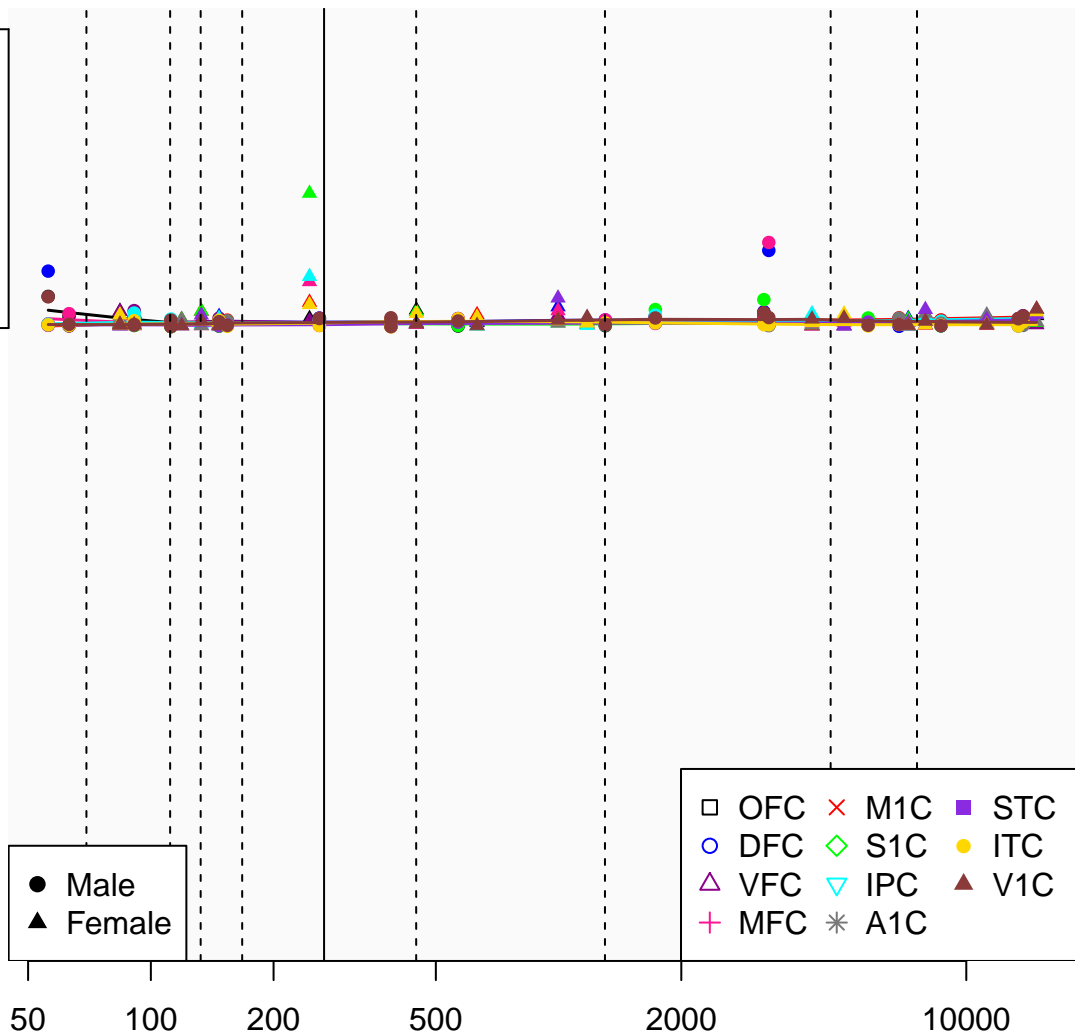

TMPRSS4_ENSG00000137648

Window:

1 2 3 4 5 6 7 8 9

Normalized Log2 RPKM+1

1
0

Age (Days)