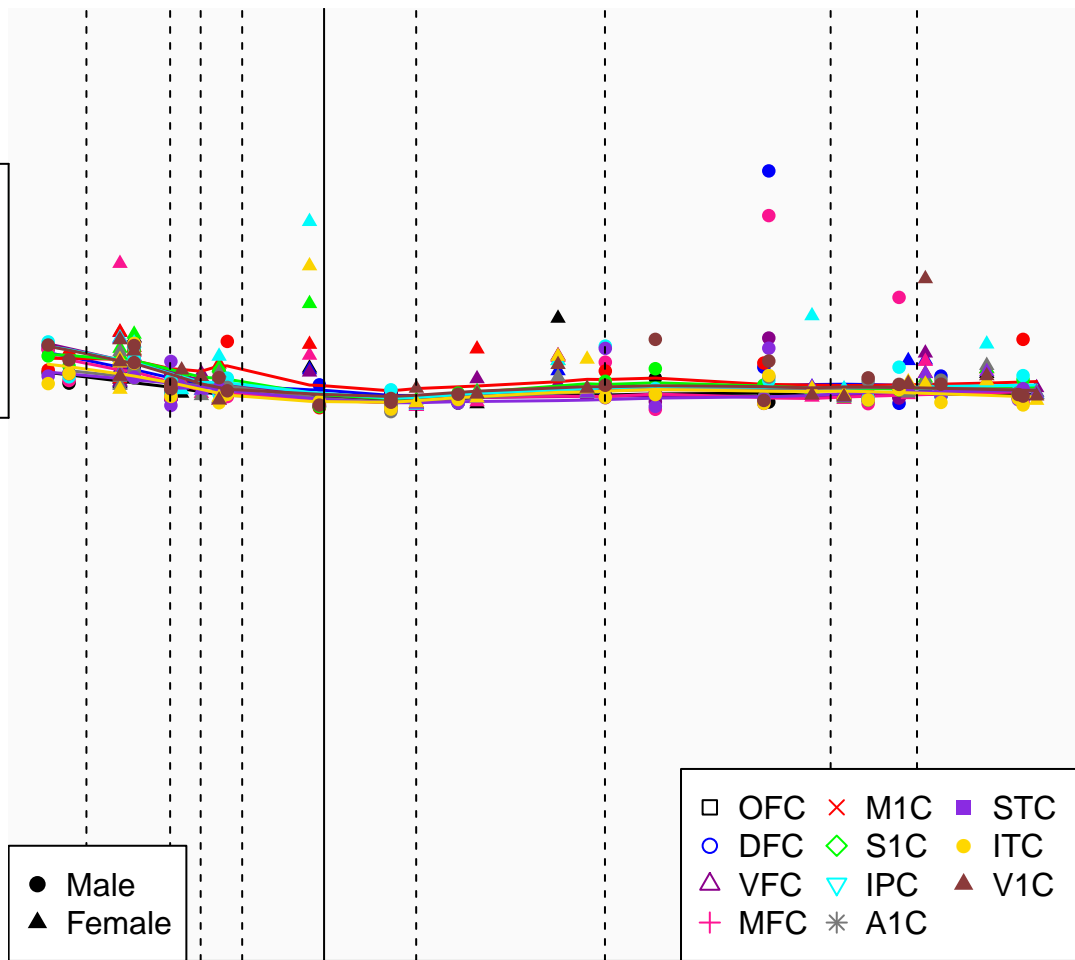

TRAV19_ENSG00000211799

Window:

1 2 3 4 5 6 7 8 9

Normalized Log2 RPKM+1

1
0

50 100 200 500 2000 10000

Age (Days)