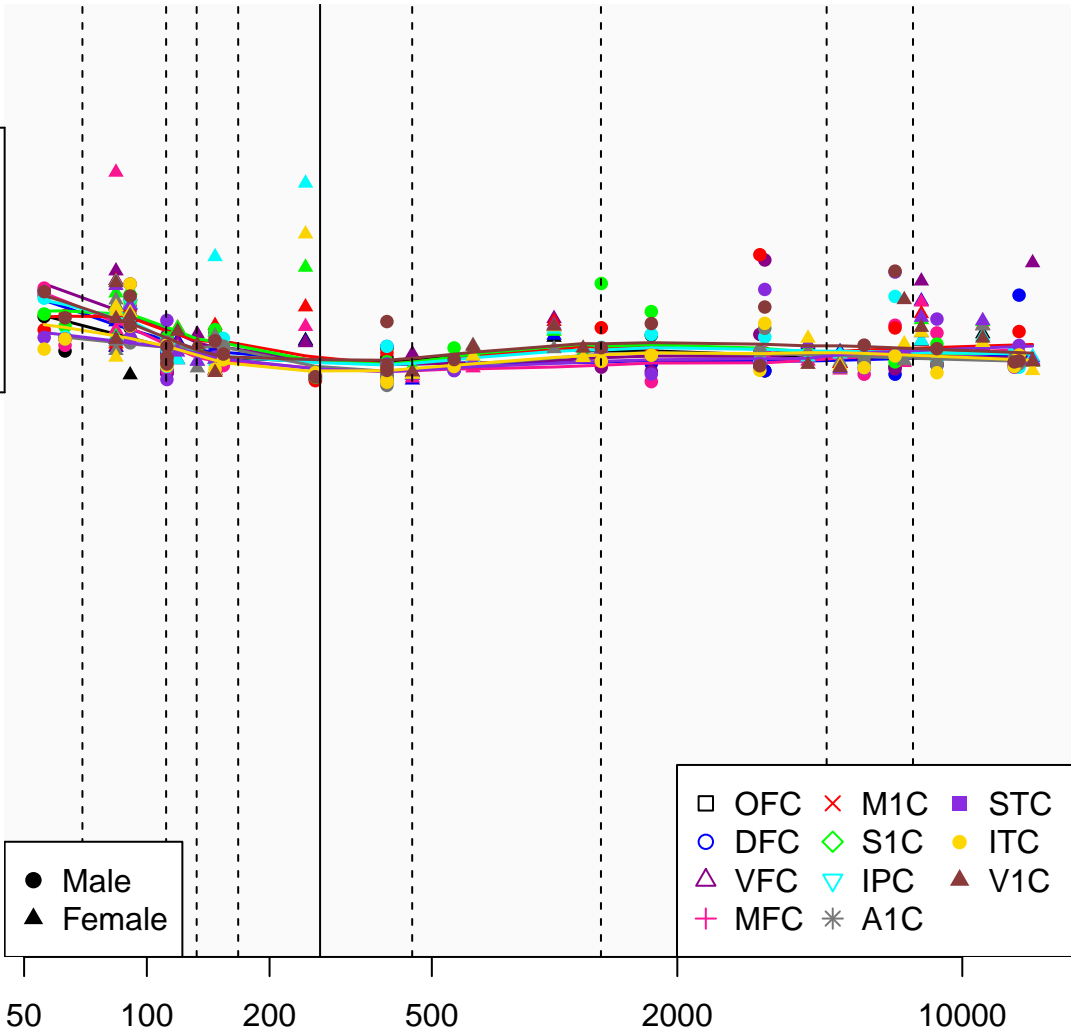

# TRAV21\_ENSG00000211801

Window:

1 2 3 4 5 6 7 8 9

Normalized Log2 RPKM+1

1  
0

Age (Days)