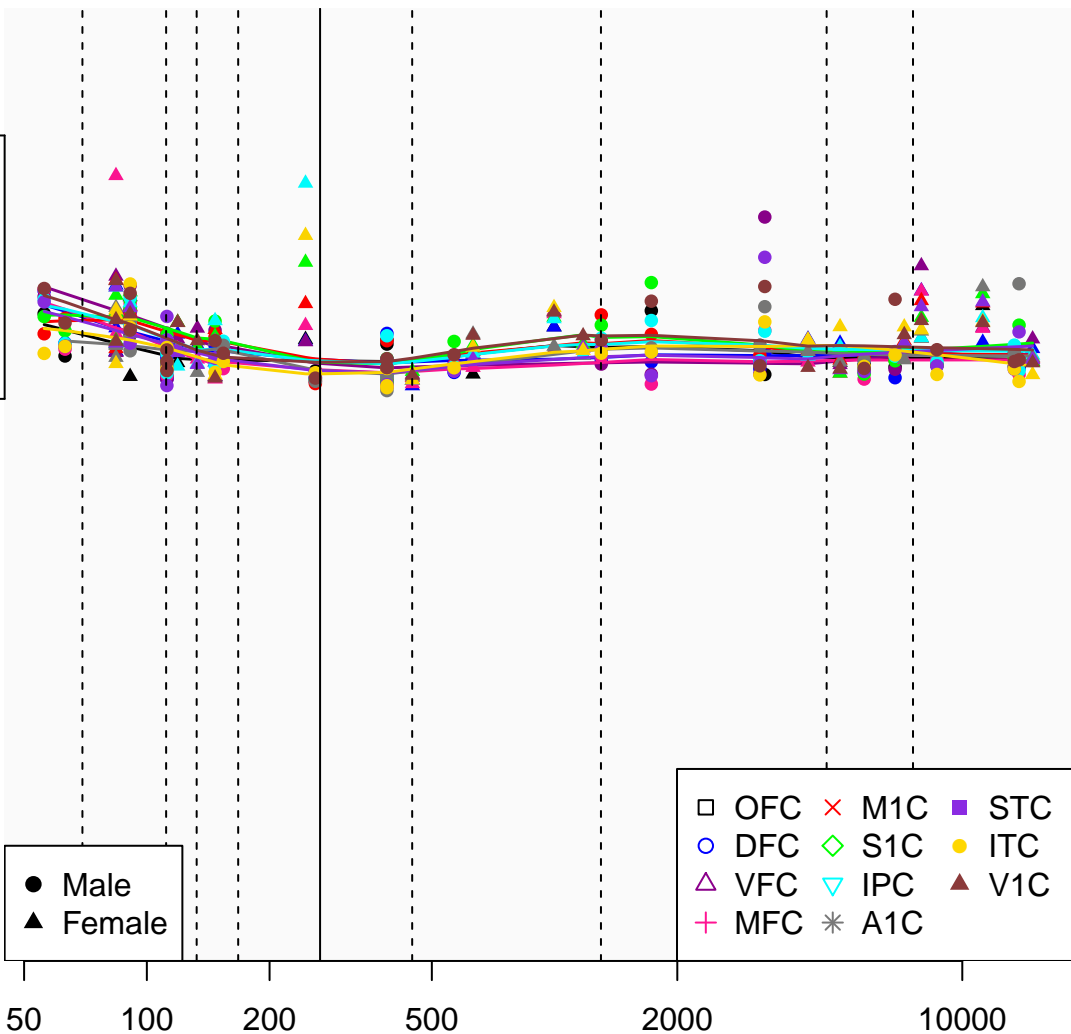

# TRGV6\_ENSG00000226212

Window:

1 2 3 4 5 6 7 8 9

Normalized Log2 RPKM+1

1  
0

Age (Days)