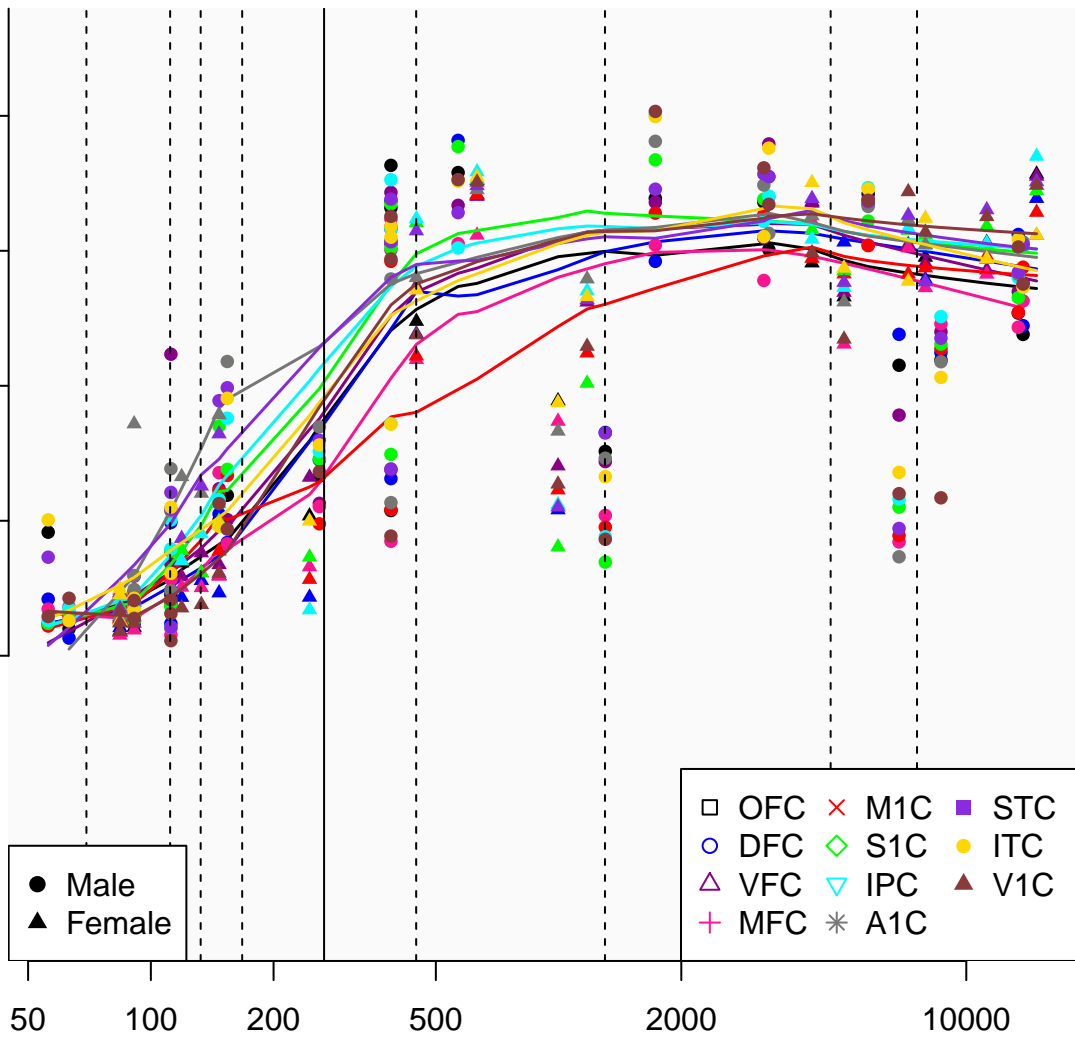

# TRHDE\_ENSG00000072657

Window:

1 2 3 4 5 6 7 8 9

Normalized Log2 RPKM+1

Age (Days)