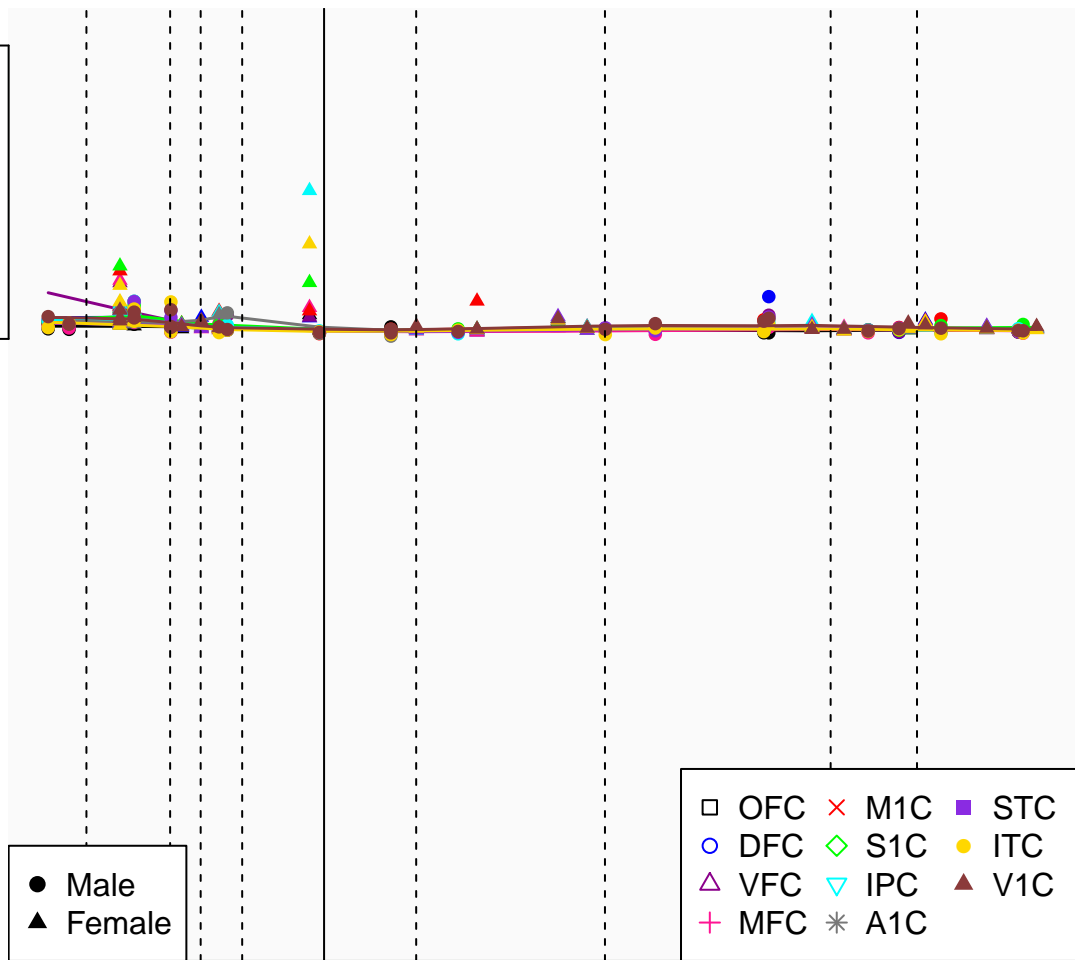

TRIM40_ENSG00000204614

Window:

1 2 3 4 5 6 7 8 9

Normalized Log2 RPKM+1

1
0

50 100 200 500 2000 10000

Age (Days)